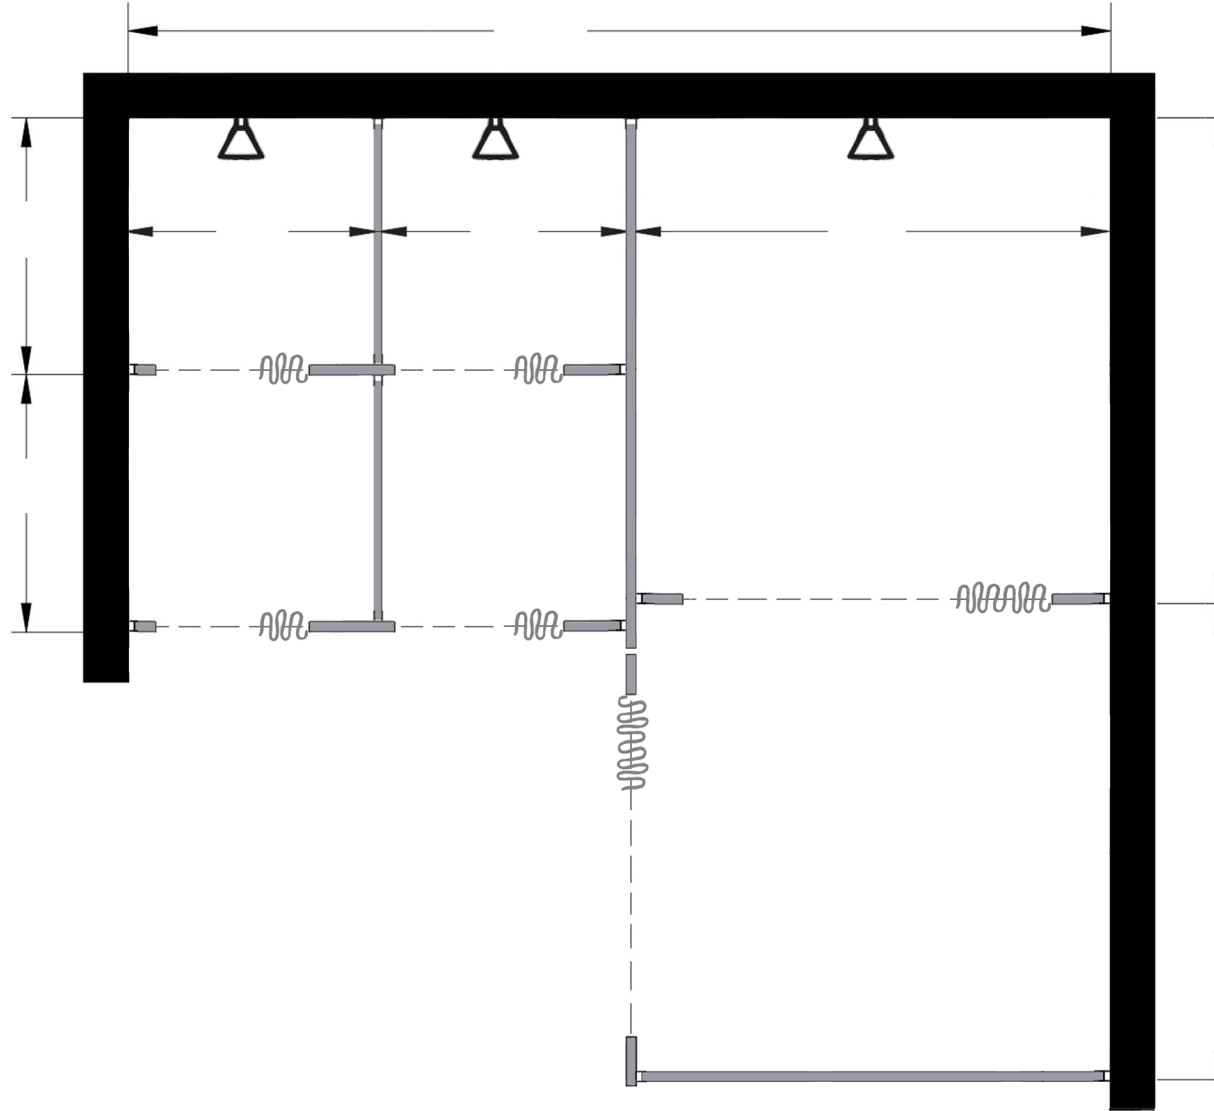

Style:
 Overhead Braced
 Floor Mount
 Ceiling Mount
 Floor/Ceiling Mount

Material:
 Baked Enamel
 Solid Phenolic
 Solid Plastic
 Stainless Steel

Color: _____

Ship To: _____

City: _____

State: _____ Zip: _____