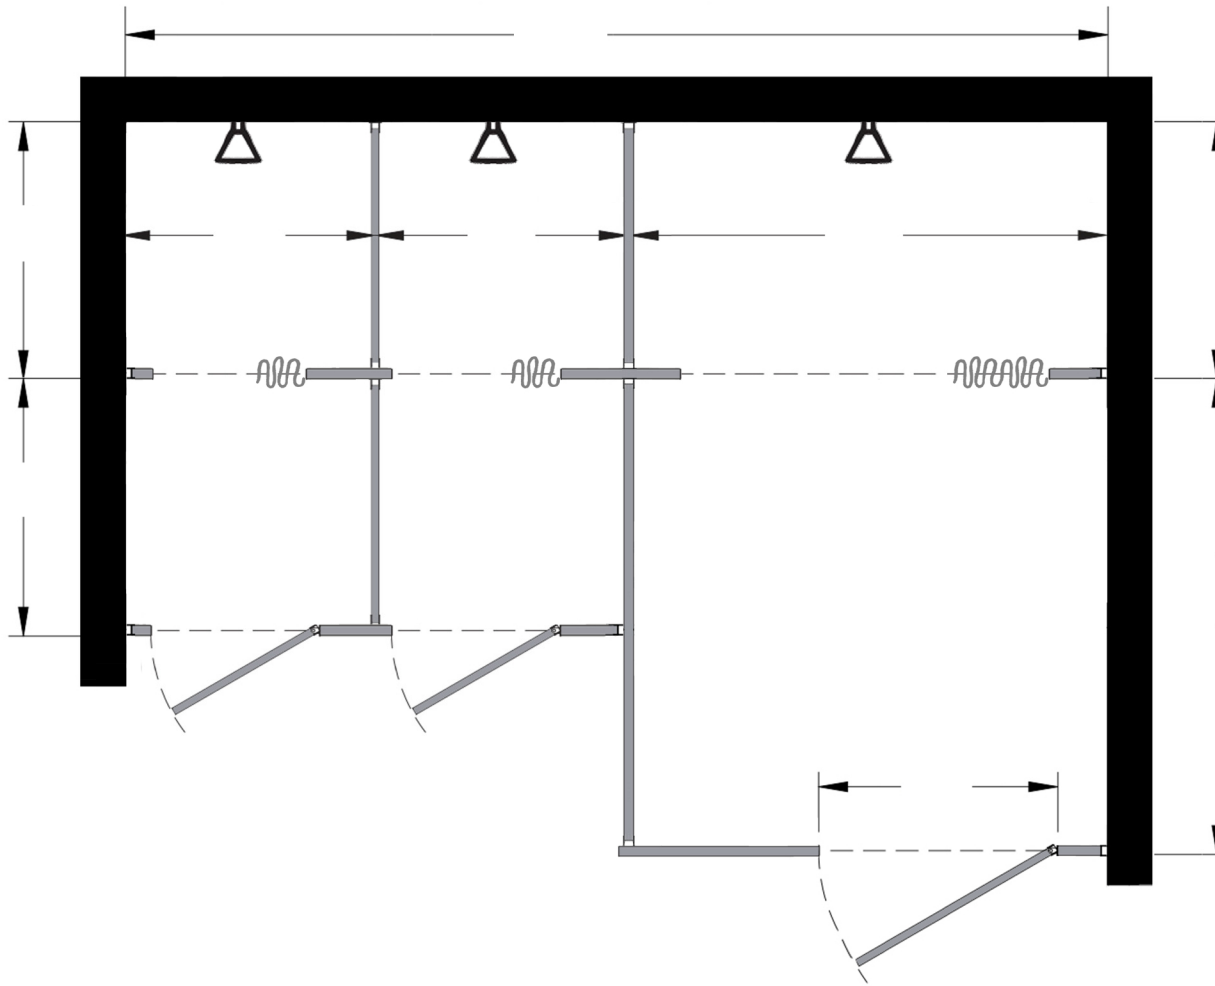

Style:
☐ Overhead Braced
☐ Floor Mount
☐ Ceiling Mount
☐ Floor/Ceiling Mount

Material:
☐ Baked Enamel
☐ Solid Phenolic
☐ Solid Plastic
☐ Stainless Steel

Color: _____

Ship To: _____

City: _____

State: _____ Zip: _____

Harbor City Supply

Phone 443-279-0632 or 1-800-260-0907

1966 Greenspring Drive Suite 506, Timonium, Md. 21093

Fax 443-279-0015 sales@harborcitysupply.com