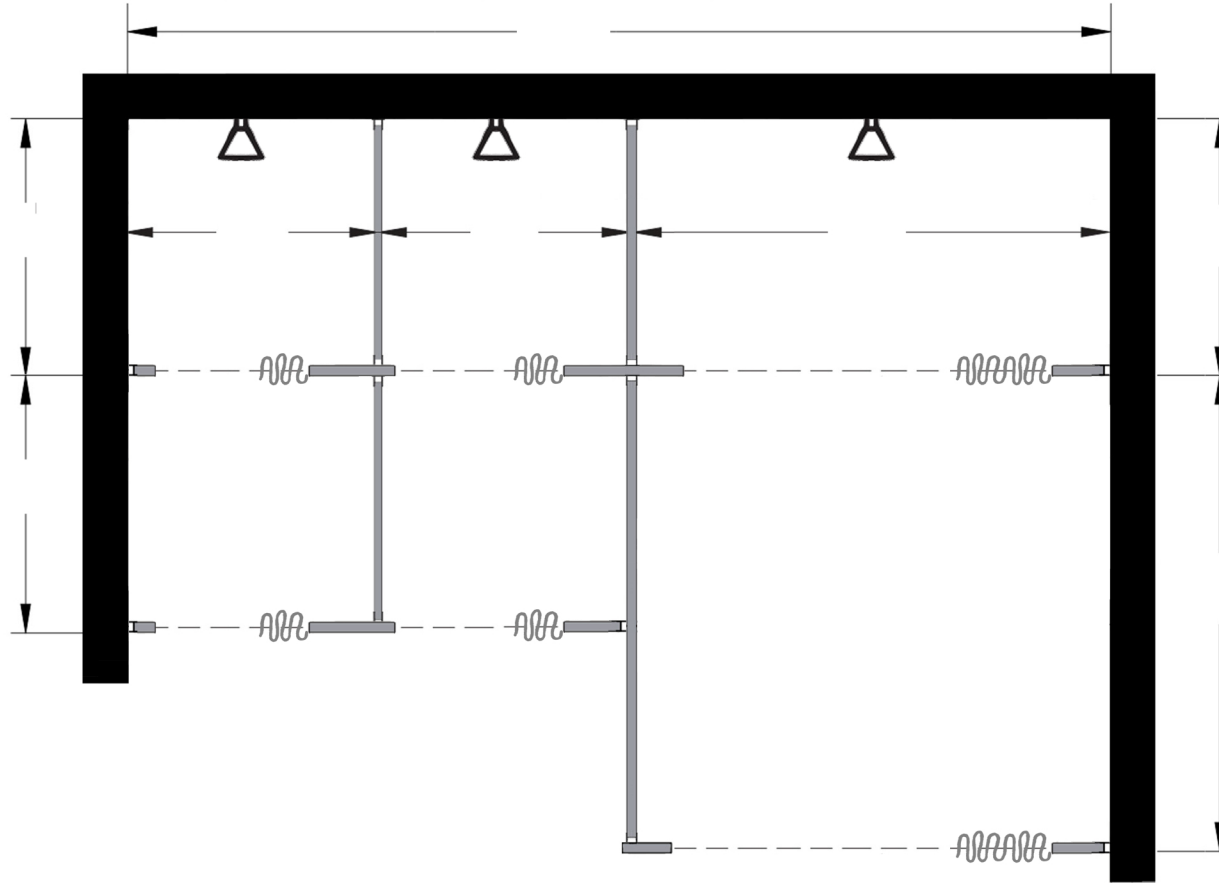

Style:
☐ Overhead Braced
☐ Floor Mount
☐ Ceiling Mount
☐ Floor/Ceiling Mount

Material:
☐ Baked Enamel
☐ Solid Phenolic
☐ Solid Plastic
☐ Stainless Steel

Color: _____

Ship To: _____

City: _____

State: _____ Zip: _____

Harbor City Supply

Phone 443-279-0632 or 1-800-260-0907

1966 Greenspring Drive Suite 506, Timonium, Md. 21093

Fax 443-279-0015 sales@harborcitysupply.com