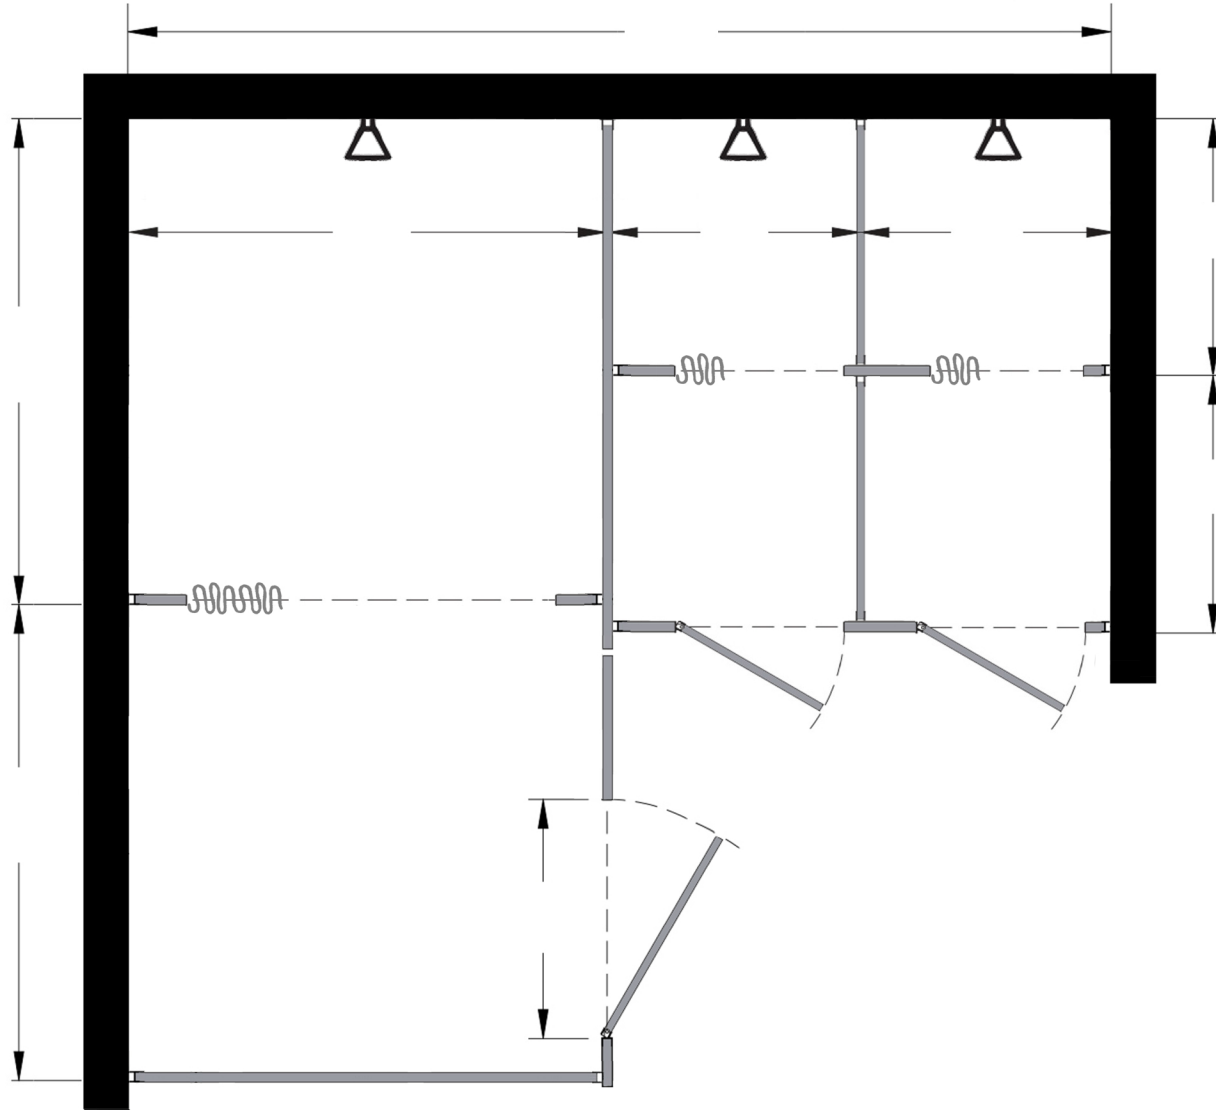

Style:
☐ Overhead Braced
☐ Floor Mount
☐ Ceiling Mount
☐ Floor/Ceiling Mount

Material:
☐ Baked Enamel
☐ Solid Phenolic
☐ Solid Plastic
☐ Stainless Steel

Color: _____

Ship To: _____

City: _____

State: _____ Zip: _____

Harbor City Supply

Phone 443-279-0632 or 1-800-260-0907

1966 Greenspring Drive Suite 506, Timonium, Md. 21093

Fax 443-279-0015 sales@harborcitysupply.com