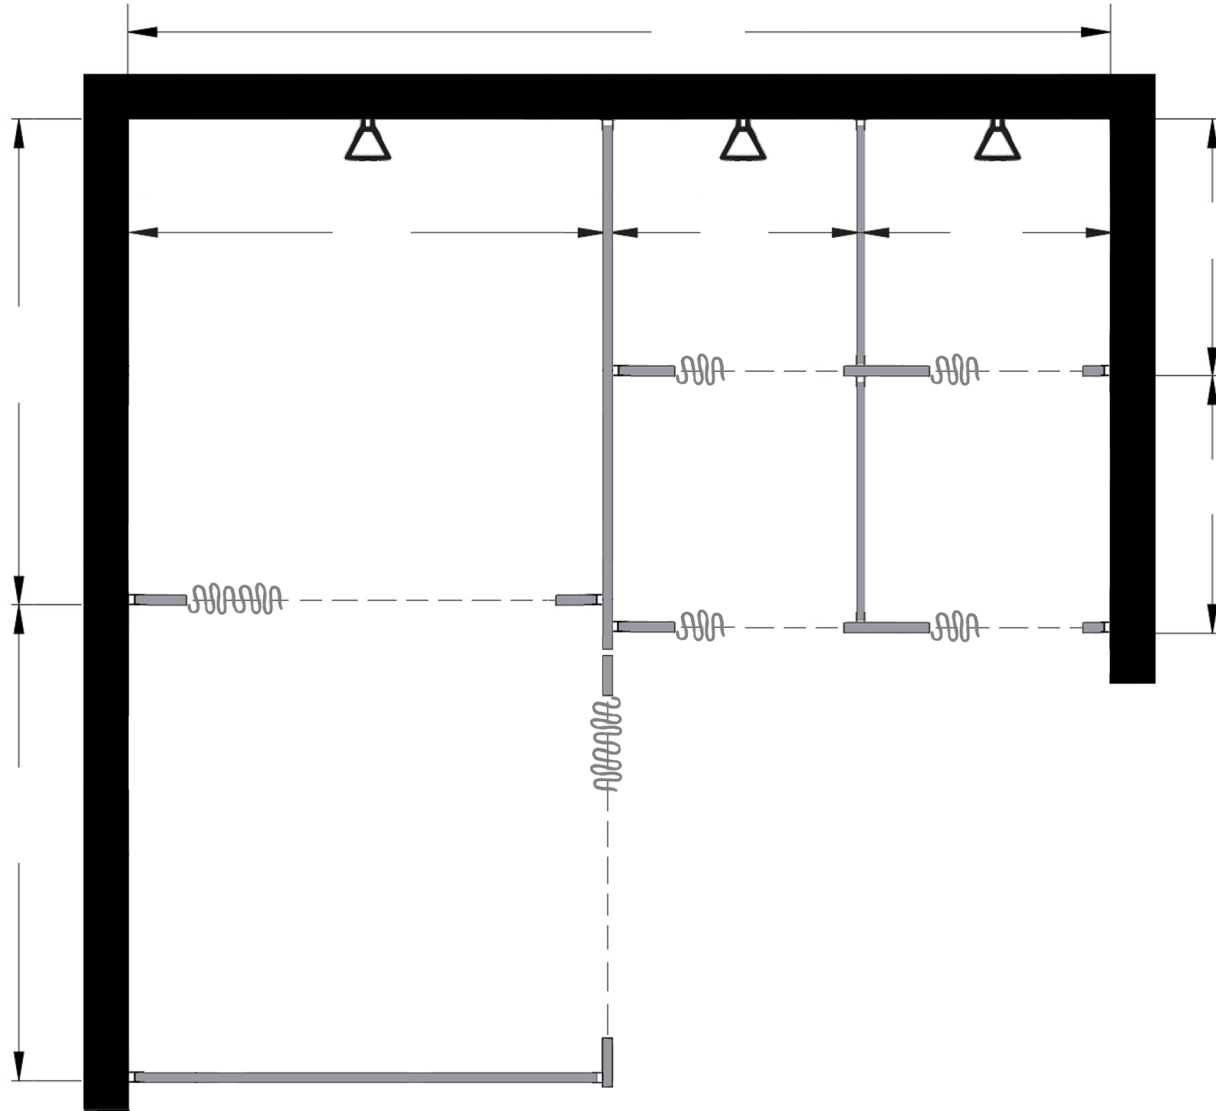

Style:
 Overhead Braced
 Floor Mount
 Ceiling Mount
 Floor/Ceiling Mount

Material:
 Baked Enamel
 Solid Phenolic
 Solid Plastic
 Stainless Steel

Color: _____

Ship To: _____

City: _____

State: _____ Zip: _____