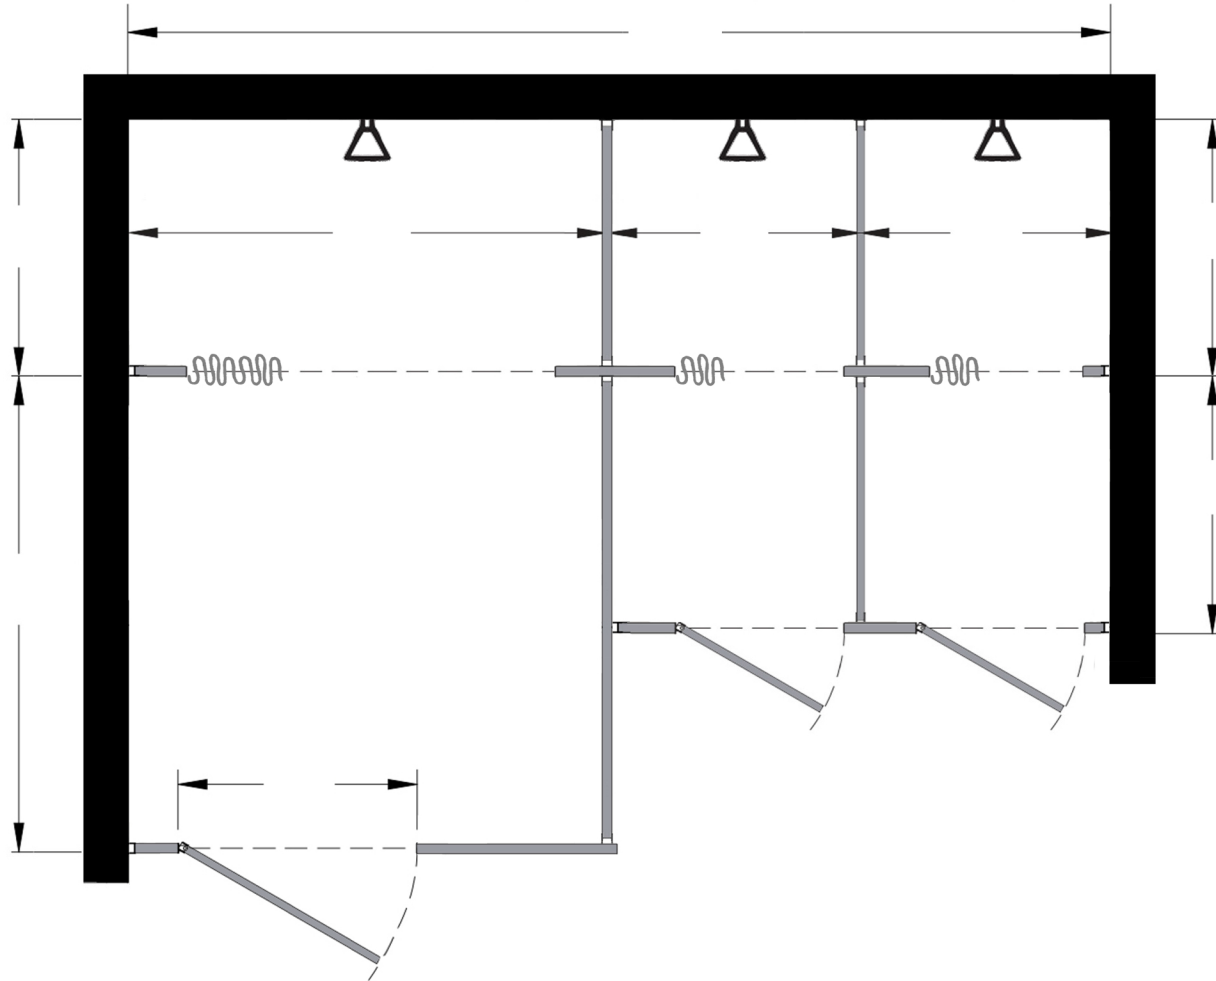

Style:
 Overhead Braced
 Floor Mount
 Ceiling Mount
 Floor/Ceiling Mount

Material:
 Baked Enamel
 Solid Phenolic
 Solid Plastic
 Stainless Steel

Color: _____

Ship To: _____

City: _____

State: _____ Zip: _____