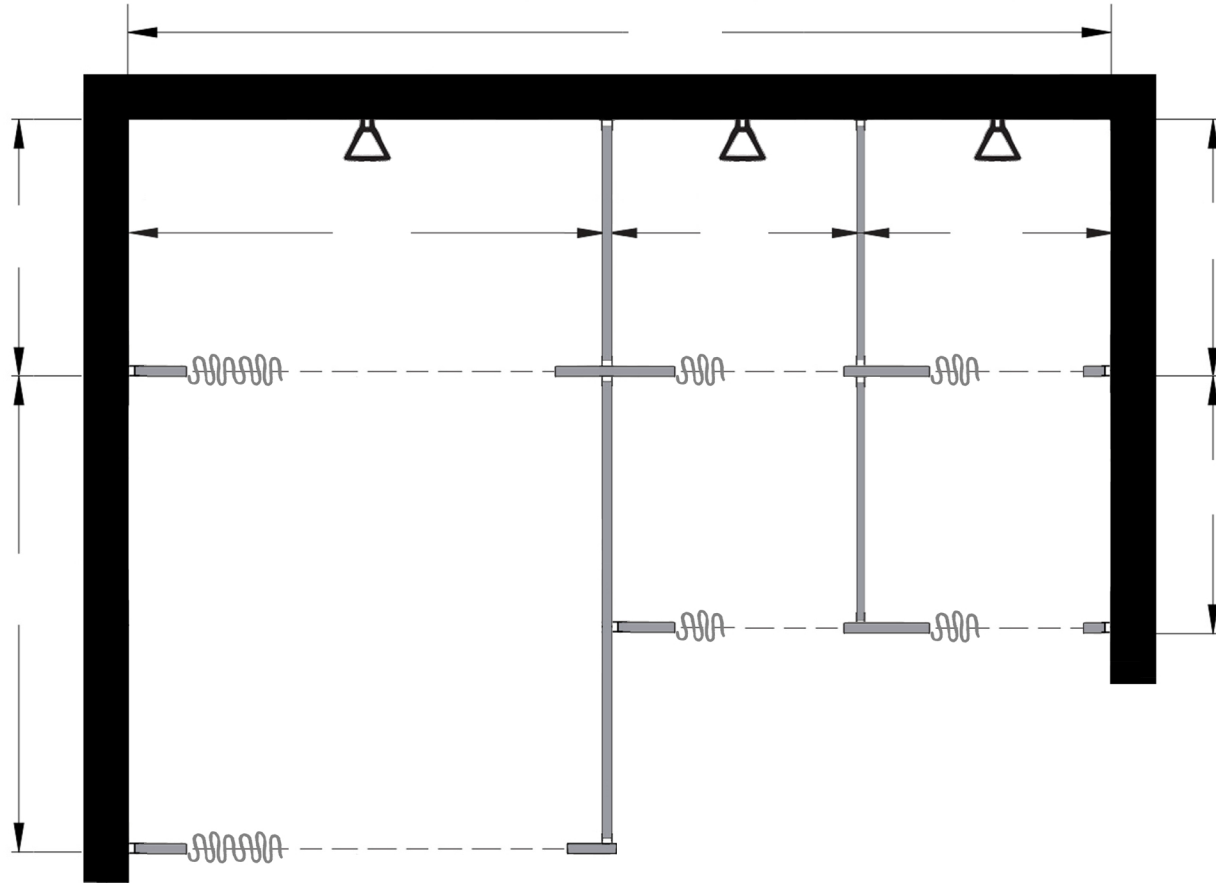

Style:
 Overhead Braced
 Floor Mount
 Ceiling Mount
 Floor/Ceiling Mount

Material:
 Baked Enamel
 Solid Phenolic
 Solid Plastic
 Stainless Steel

Color: _____

Ship To: _____

City: _____

State: _____ Zip: _____