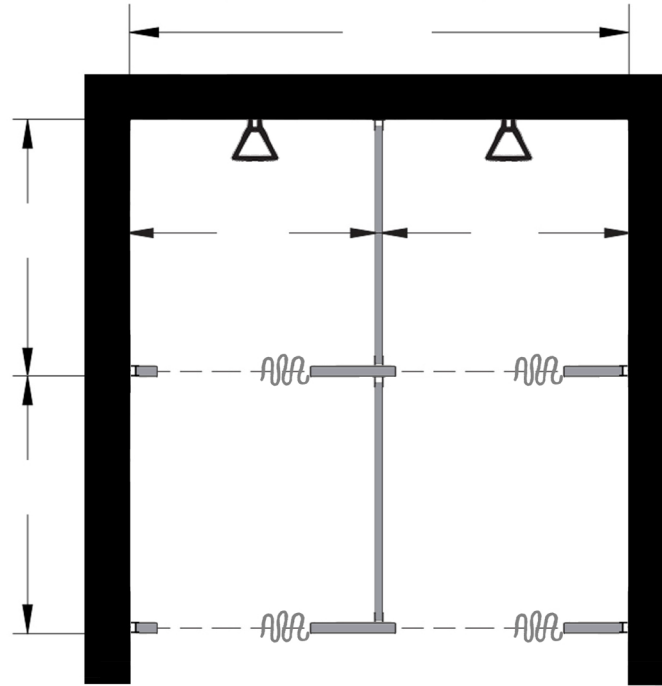

Style:
☐ Overhead Braced
☐ Floor Mount
☐ Ceiling Mount
☐ Floor/Ceiling Mount

Material:
☐ Baked Enamel
☐ Solid Phenolic
☐ Solid Plastic
☐ Stainless Steel

Color:
_____

Ship To: _____

City: _____

State: _____ Zip: _____

Harbor City Supply

Phone 443-279-0632 or 1-800-260-0907

1966 Greenspring Drive Suite 506, Timonium, Md. 21093

Fax 443-279-0015 sales@harborcitysupply.com