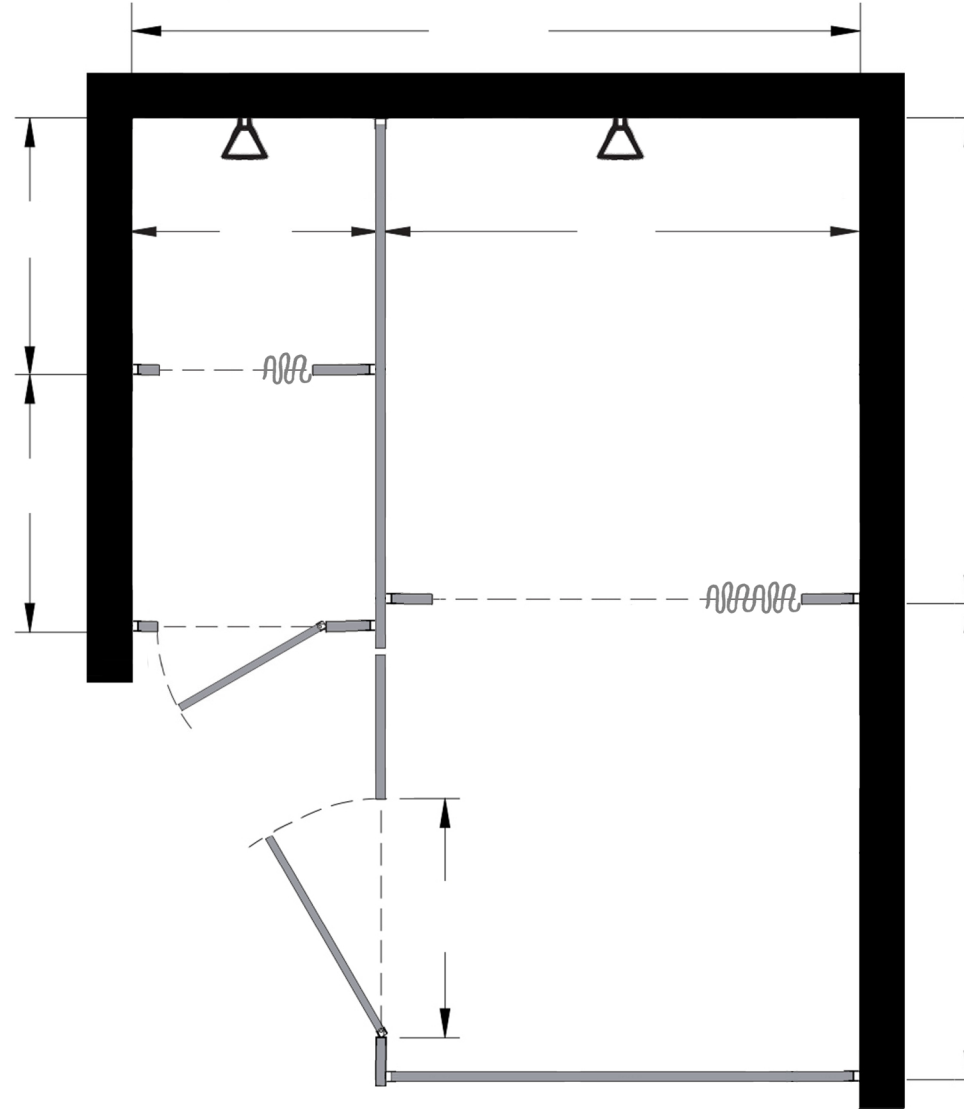

Style:
 Overhead Braced
 Floor Mount
 Ceiling Mount
 Floor/Ceiling Mount

Material:
 Baked Enamel
 Solid Phenolic
 Solid Plastic
 Stainless Steel

Color: _____

Ship To: _____

City: _____

State: _____ Zip: _____