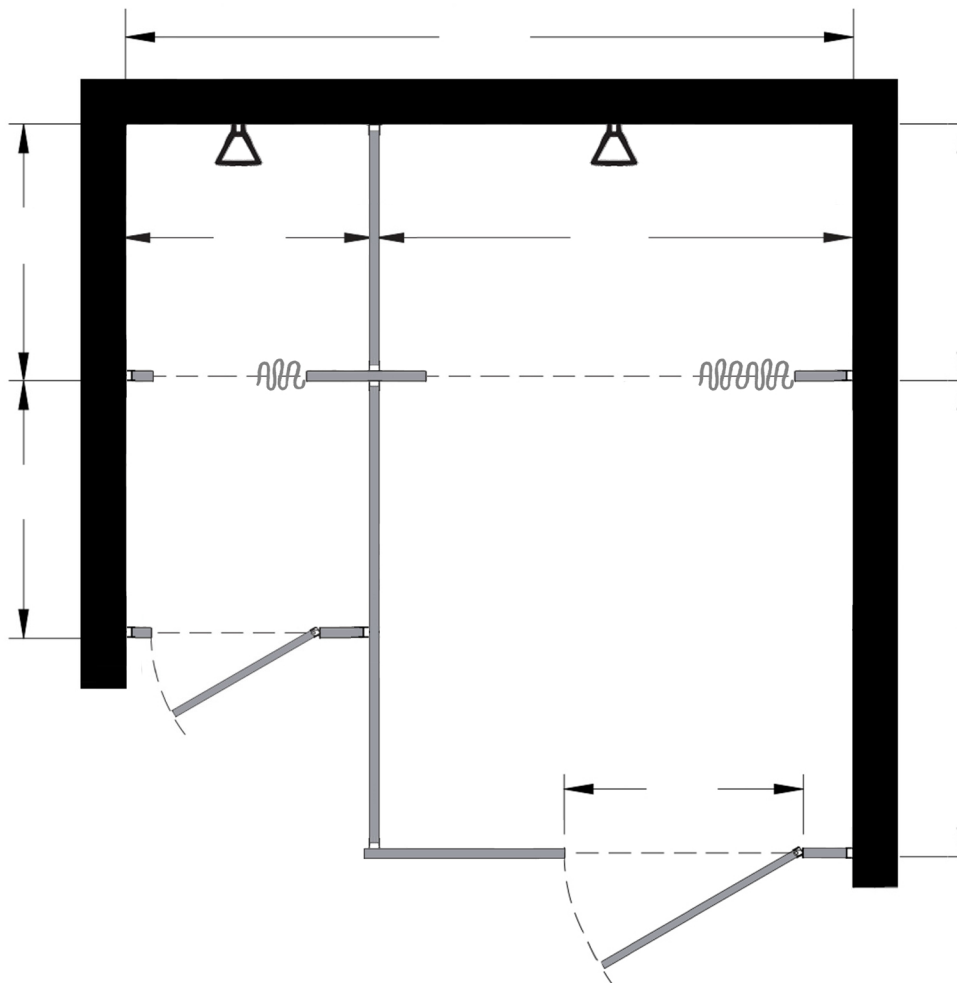

Style:
☐ Overhead Braced
☐ Floor Mount
☐ Ceiling Mount
☐ Floor/Ceiling Mount

Material:
☐ Baked Enamel
☐ Solid Phenolic
☐ Solid Plastic
☐ Stainless Steel

Color: _____

Ship To: _____

City: _____

State: _____ Zip: _____

Harbor City Supply

Phone 443-279-0632 or 1-800-260-0907

1966 Greenspring Drive Suite 506, Timonium, Md. 21093

Fax 443-279-0015 sales@harborcitysupply.com