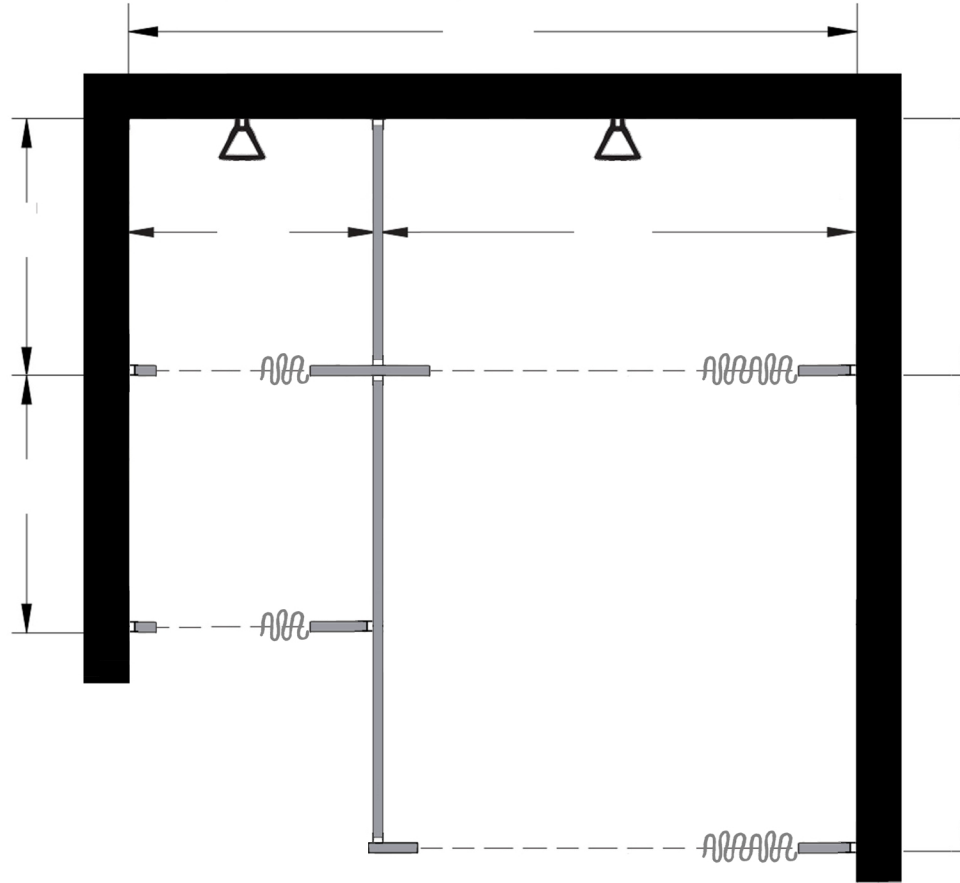

Style:
 Overhead Braced
 Floor Mount
 Ceiling Mount
 Floor/Ceiling Mount

Material:
 Baked Enamel
 Solid Phenolic
 Solid Plastic
 Stainless Steel

Color: _____

Ship To: _____

City: _____

State: _____ Zip: _____