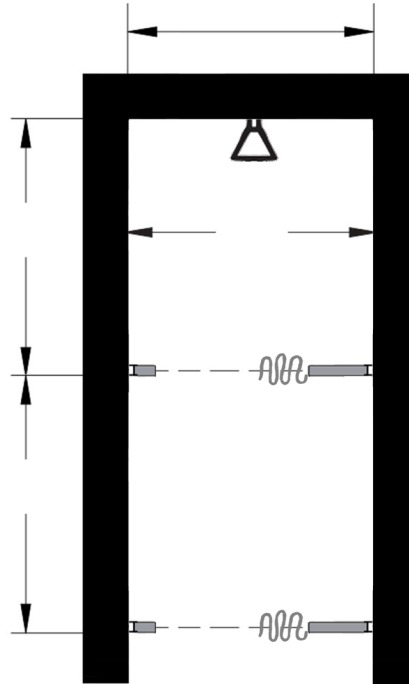

Style:
☐ Overhead Braced
☐ Floor Mount
☐ Ceiling Mount
☐ Floor/Ceiling Mount

Material:
☐ Baked Enamel
☐ Solid Phenolic
☐ Solid Plastic
☐ Stainless Steel

Color:
_____

Ship To: _____

City: _____

State: _____ Zip: _____

Harbor City Supply

Phone 443-279-0632 or 1-800-260-0907

1966 Greenspring Drive Suite 506, Timonium, Md. 21093

Fax 443-279-0015 sales@harborcitysupply.com