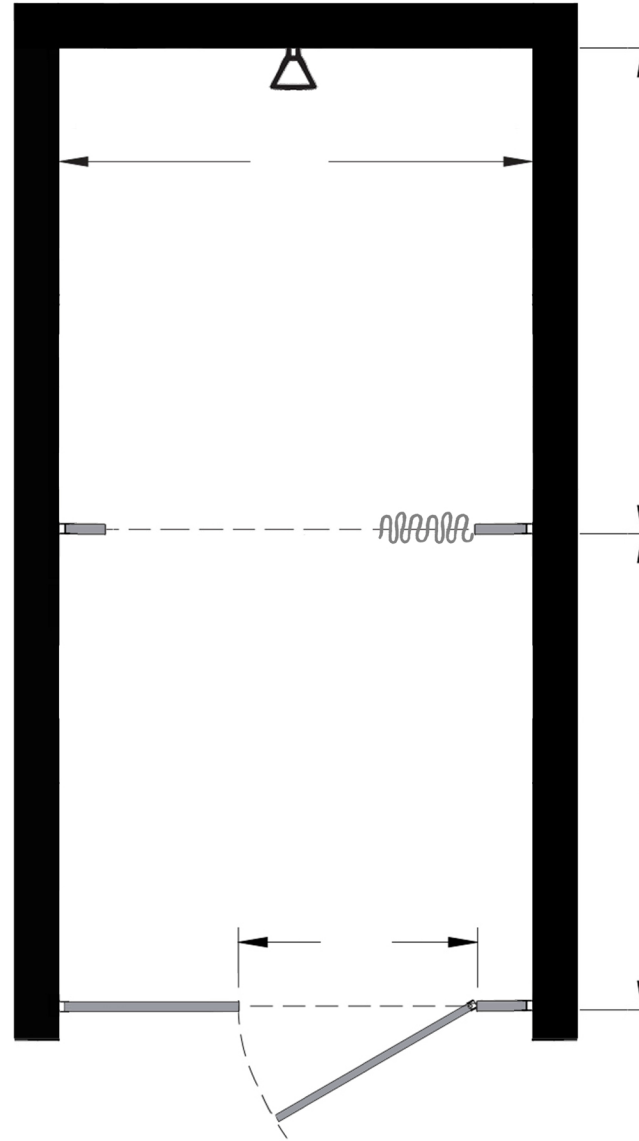

Style:
☐ Overhead Braced
☐ Floor Mount
☐ Ceiling Mount
☐ Floor/Ceiling Mount

Material:
☐ Baked Enamel
☐ Solid Phenolic
☐ Solid Plastic
☐ Stainless Steel

Color:
_____

Ship To: _____

City: _____

State: _____ Zip: _____

Harbor City Supply

Phone 443-279-0632 or 1-800-260-0907

1966 Greenspring Drive Suite 506, Timonium, Md. 21093

Fax 443-279-0015 sales@harborcitysupply.com