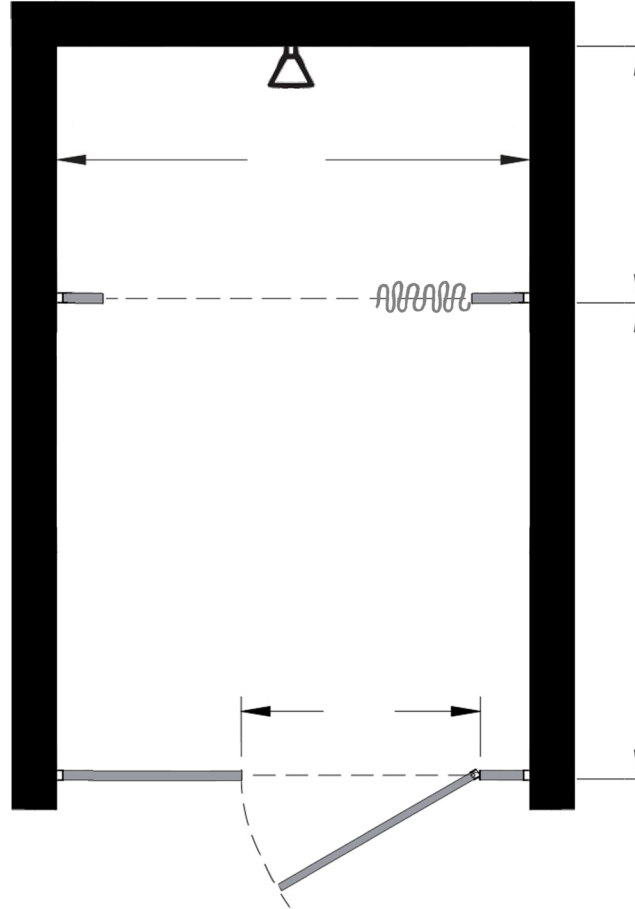

Style:
☐ Overhead Braced
☐ Floor Mount
☐ Ceiling Mount
☐ Floor/Ceiling Mount

Material:
☐ Baked Enamel
☐ Solid Phenolic
☐ Solid Plastic
☐ Stainless Steel

Color:
_____

Ship To: _____

City: _____

State: _____ Zip: _____

Harbor City Supply

Phone 443-279-0632 or 1-800-260-0907

1966 Greenspring Drive Suite 506, Timonium, Md. 21093

Fax 443-279-0015 sales@harborcitysupply.com