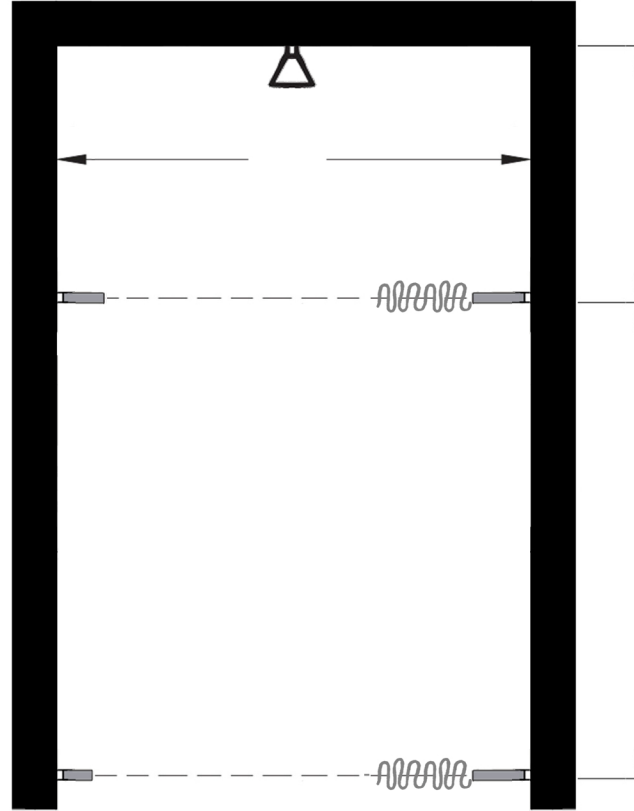

Style:
☐ Overhead Braced
☐ Floor Mount
☐ Ceiling Mount
☐ Floor/Ceiling Mount

Material:
☐ Baked Enamel
☐ Solid Phenolic
☐ Solid Plastic
☐ Stainless Steel

Color:
_____

Ship To: _____

City: _____

State: _____ Zip: _____

Harbor City Supply

Phone 443-279-0632 or 1-800-260-0907

1966 Greenspring Drive Suite 506, Timonium, Md. 21093

Fax 443-279-0015 sales@harborcitysupply.com