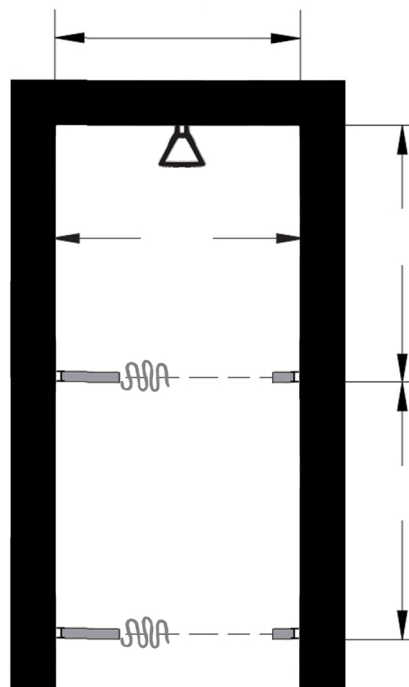

Style:
☐ Overhead Braced
☐ Floor Mount
☐ Ceiling Mount
☐ Floor/Ceiling Mount

Material:
☐ Baked Enamel
☐ Solid Phenolic
☐ Solid Plastic
☐ Stainless Steel

Color:
_____

Ship To: _____

City: _____

State: _____ Zip: _____

Harbor City Supply

Phone 443-279-0632 or 1-800-260-0907

1966 Greenspring Drive Suite 506, Timonium, Md. 21093

Fax 443-279-0015   sales@harborcitysupply.com