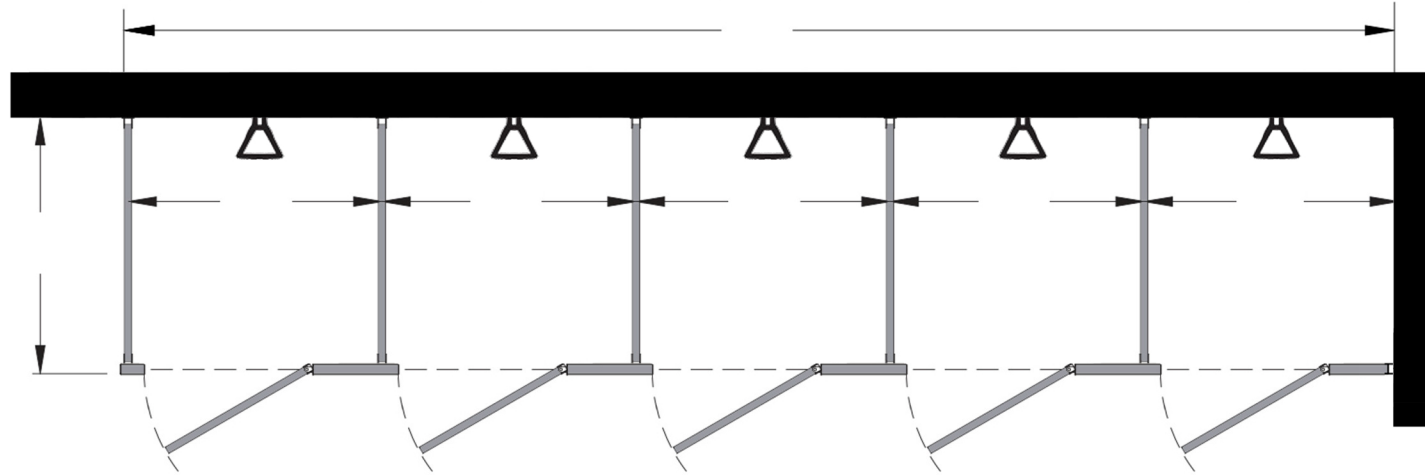

Style:
 Overhead Braced
 Floor Mount
 Ceiling Mount
 Floor/Ceiling Mount

Material:
 Baked Enamel
 Solid Phenolic
 Solid Plastic
 Stainless Steel

Color: _____

Ship To: _____

City: _____

State: _____ Zip: _____