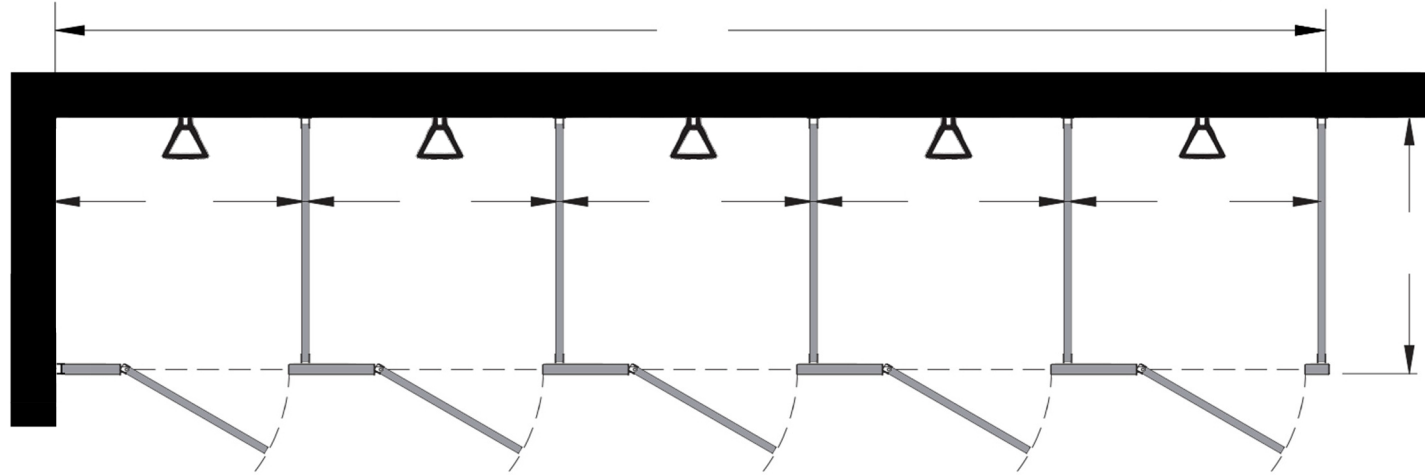

Style:
 Overhead Braced
 Floor Mount
 Ceiling Mount
 Floor/Ceiling Mount

Material:
 Baked Enamel
 Solid Phenolic
 Solid Plastic
 Stainless Steel

Color: _____

Ship To: _____

City: _____

State: _____ Zip: _____