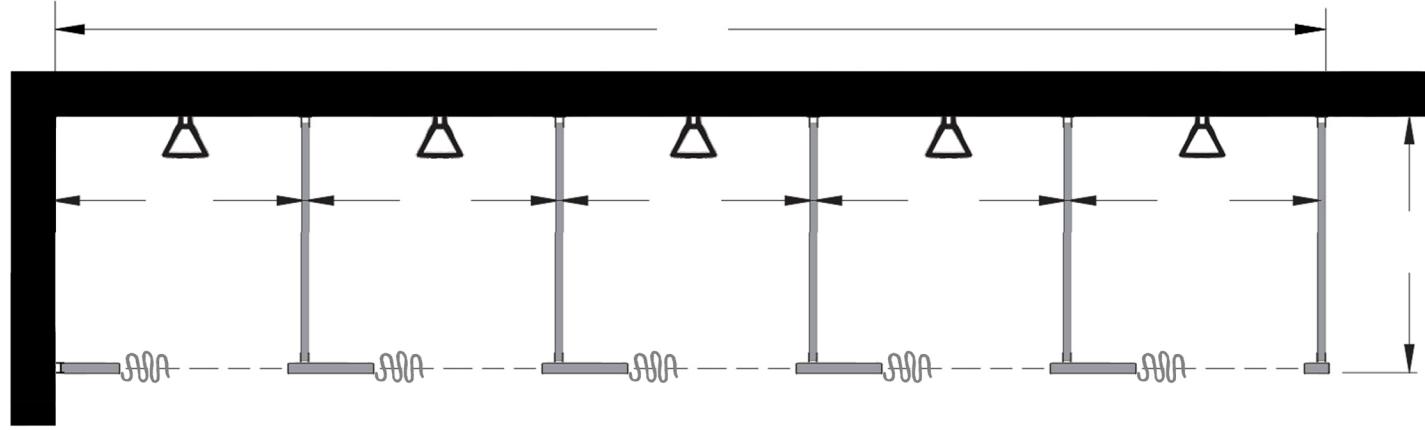

Style:
 Overhead Braced
 Floor Mount
 Ceiling Mount
 Floor/Ceiling Mount

Material:
 Baked Enamel
 Solid Phenolic
 Solid Plastic
 Stainless Steel

Color: _____

Ship To: _____

City: _____

State: _____ Zip: _____