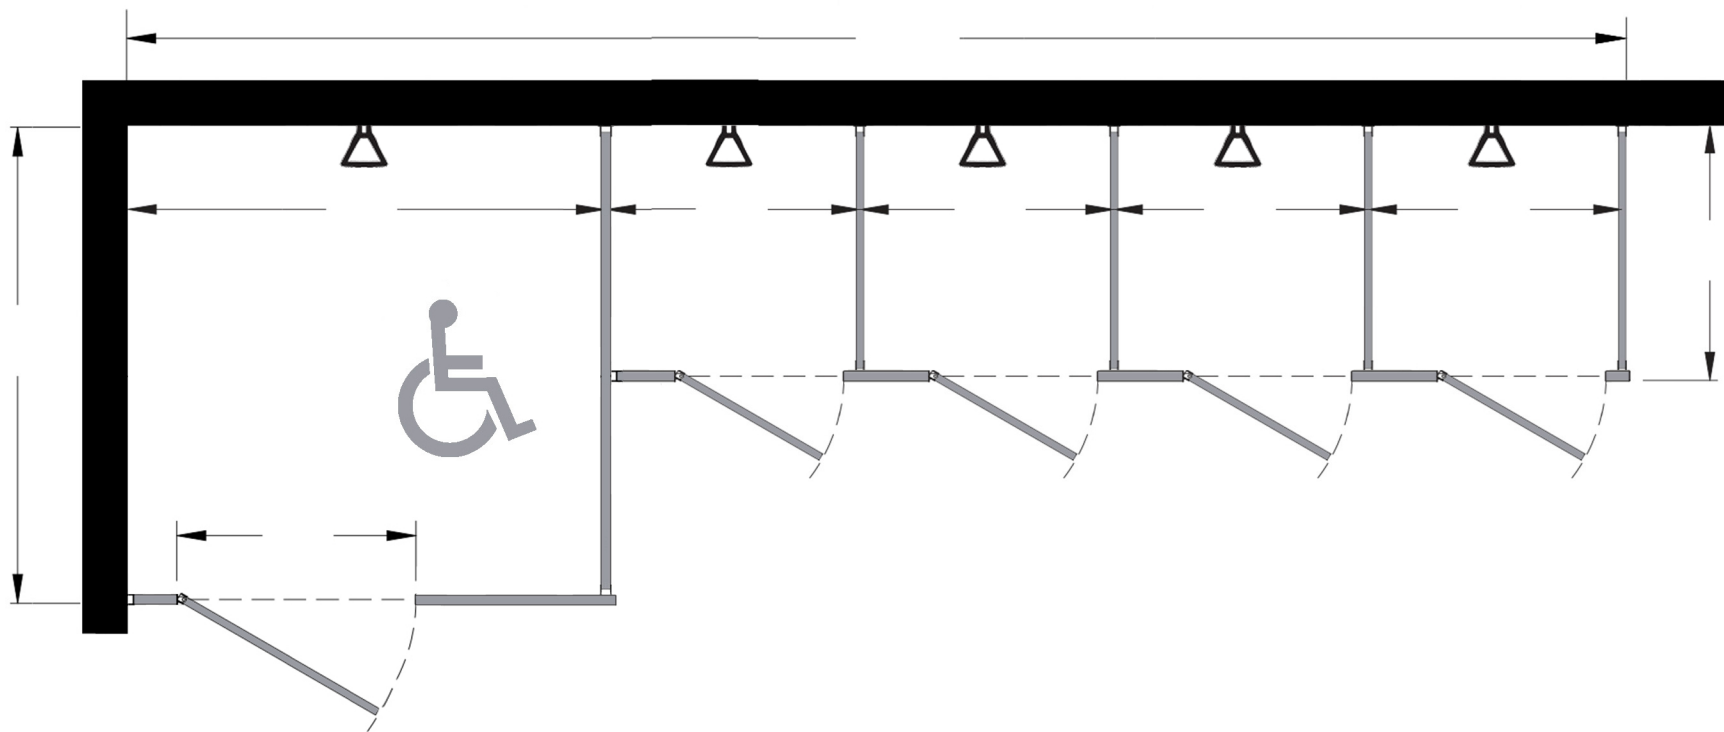

Style:
 Overhead Braced
 Floor Mount
 Ceiling Mount
 Floor/Ceiling Mount

Material:
 Baked Enamel
 Solid Phenolic
 Solid Plastic
 Stainless Steel

Color: _____

Ship To: _____

City: _____

State: _____ Zip: _____