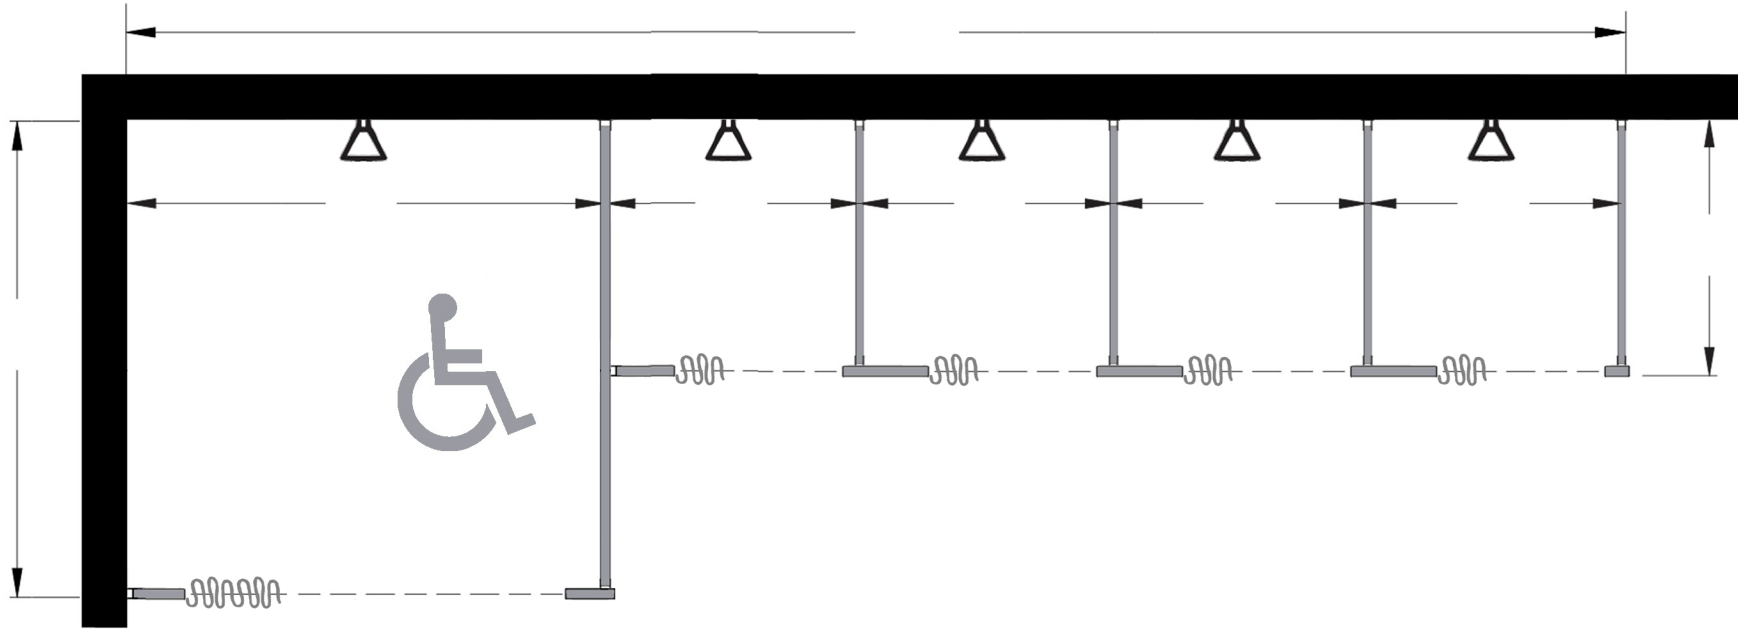

Style:
☐ Overhead Braced
☐ Floor Mount
☐ Ceiling Mount
☐ Floor/Ceiling Mount

Material:
☐ Baked Enamel
☐ Solid Phenolic
☐ Solid Plastic
☐ Stainless Steel

Color:
_____

Ship To: _____

City: _____

State: _____ Zip: _____

Harbor City Supply

Phone 443-279-0632 or 1-800-260-0907

1966 Greenspring Drive Suite 506, Timonium, Md. 21093

Fax 443-279-0015 sales@harborcitysupply.com