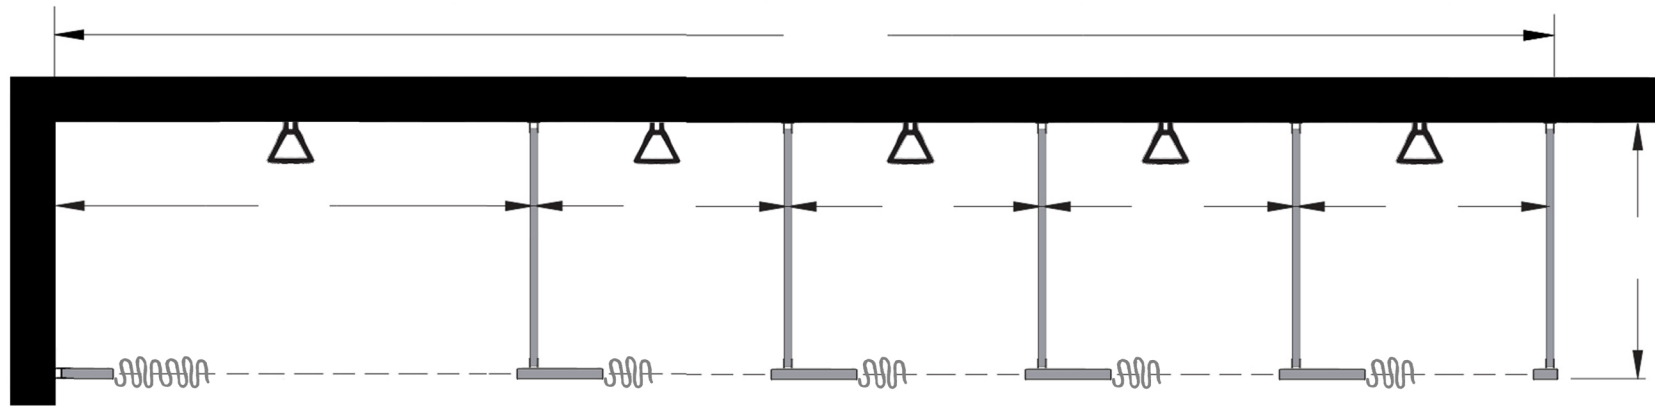

Style:
☐ Overhead Braced
☐ Floor Mount
☐ Ceiling Mount
☐ Floor/Ceiling Mount

Material:
☐ Baked Enamel
☐ Solid Phenolic
☐ Solid Plastic
☐ Stainless Steel

Color: _____

Ship To: _____

City: _____

State: _____ Zip: _____

Harbor City Supply

Phone 443-279-0632 or 1-800-260-0907

1966 Greenspring Drive Suite 506, Timonium, Md. 21093

Fax 443-279-0015 sales@harborcitysupply.com