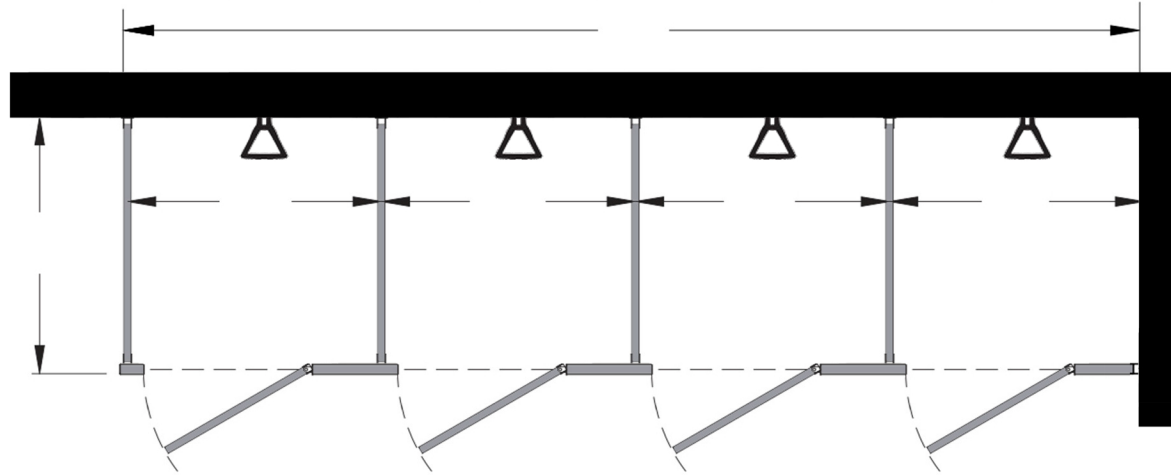

Style:
 Overhead Braced
 Floor Mount
 Ceiling Mount
 Floor/Ceiling Mount

Material:
 Baked Enamel
 Solid Phenolic
 Solid Plastic
 Stainless Steel

Color: _____

Ship To: _____

City: _____

State: _____ Zip: _____