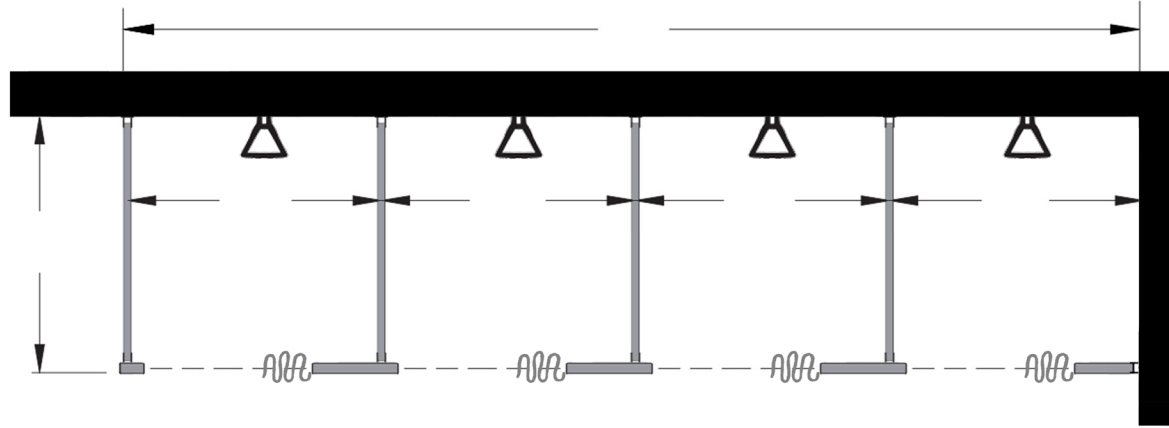

Style:
 Overhead Braced
 Floor Mount
 Ceiling Mount
 Floor/Ceiling Mount

Material:
 Baked Enamel
 Solid Phenolic
 Solid Plastic
 Stainless Steel

Color: _____

Ship To: _____

City: _____

State: _____ Zip: _____