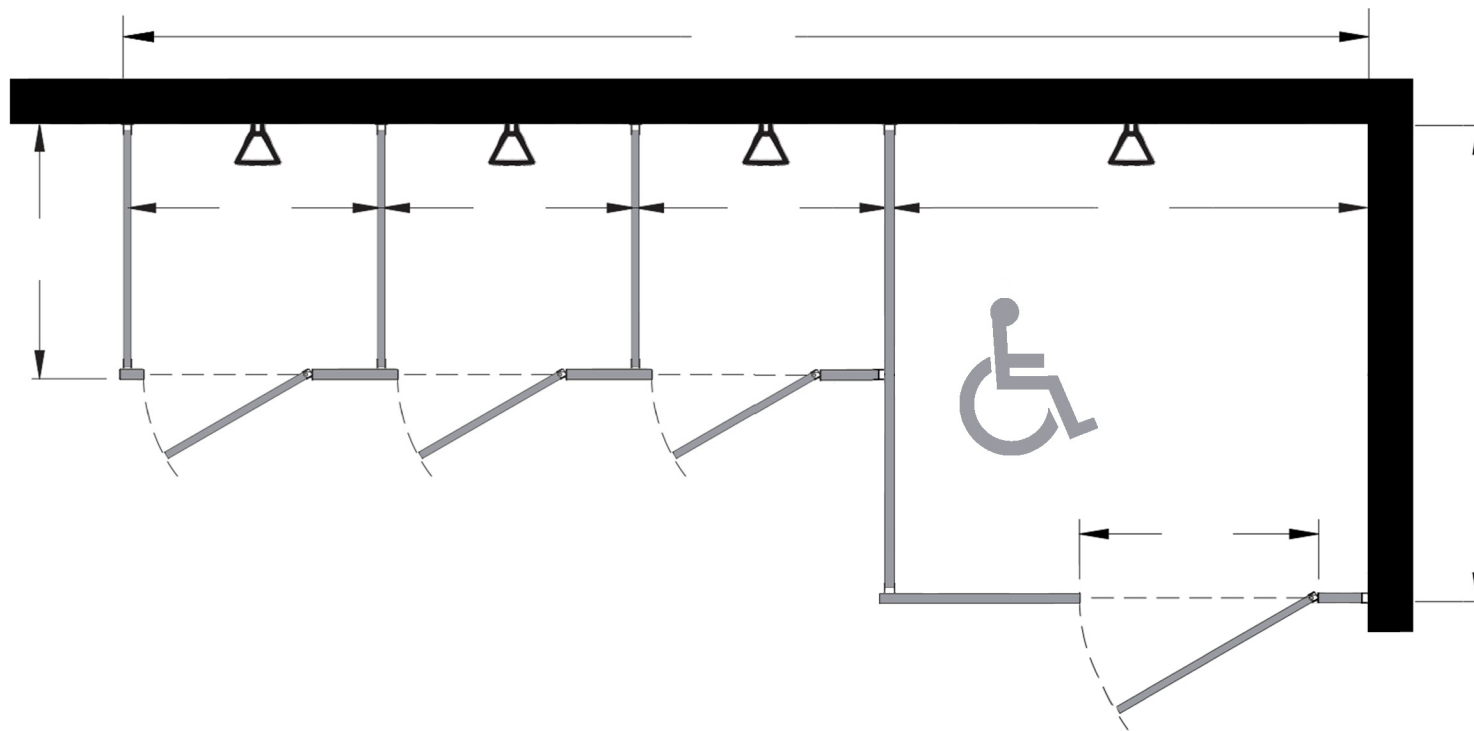

Style:
 Overhead Braced
 Floor Mount
 Ceiling Mount
 Floor/Ceiling Mount

Material:
 Baked Enamel
 Solid Phenolic
 Solid Plastic
 Stainless Steel

Color: _____

Ship To: _____

City: _____

State: _____ Zip: _____