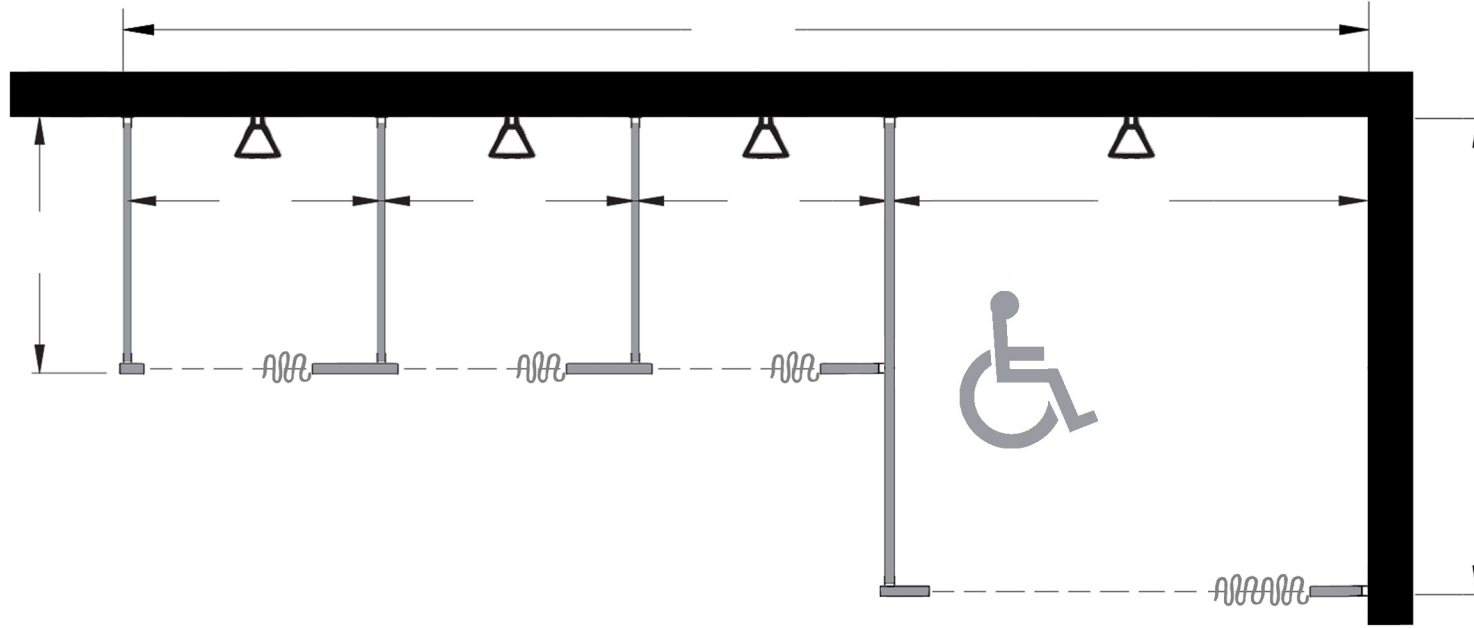

Style:
 Overhead Braced
 Floor Mount
 Ceiling Mount
 Floor/Ceiling Mount

Material:
 Baked Enamel
 Solid Phenolic
 Solid Plastic
 Stainless Steel

Color: _____

Ship To: _____

City: _____

State: _____ Zip: _____