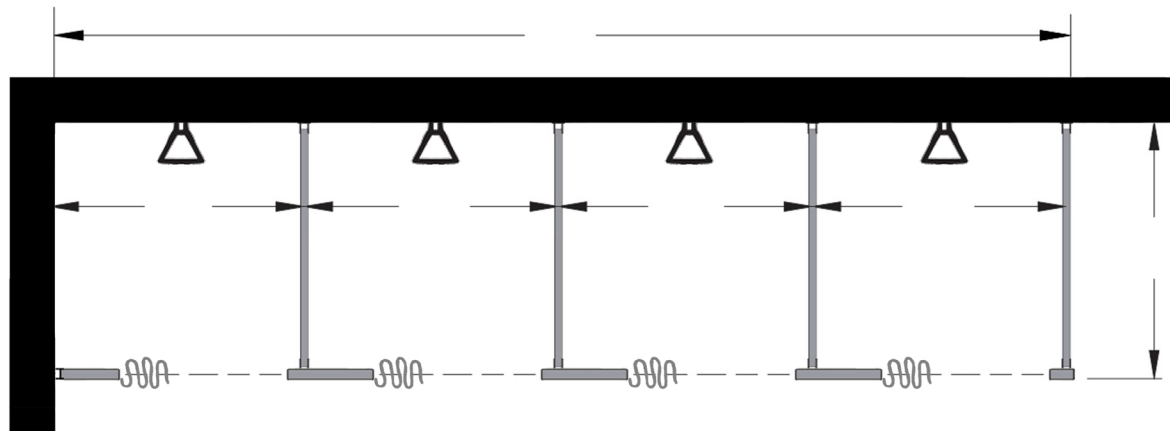

Style:
 Overhead Braced
 Floor Mount
 Ceiling Mount
 Floor/Ceiling Mount

Material:
 Baked Enamel
 Solid Phenolic
 Solid Plastic
 Stainless Steel

Color: _____

Ship To: _____

City: _____

State: _____ Zip: _____