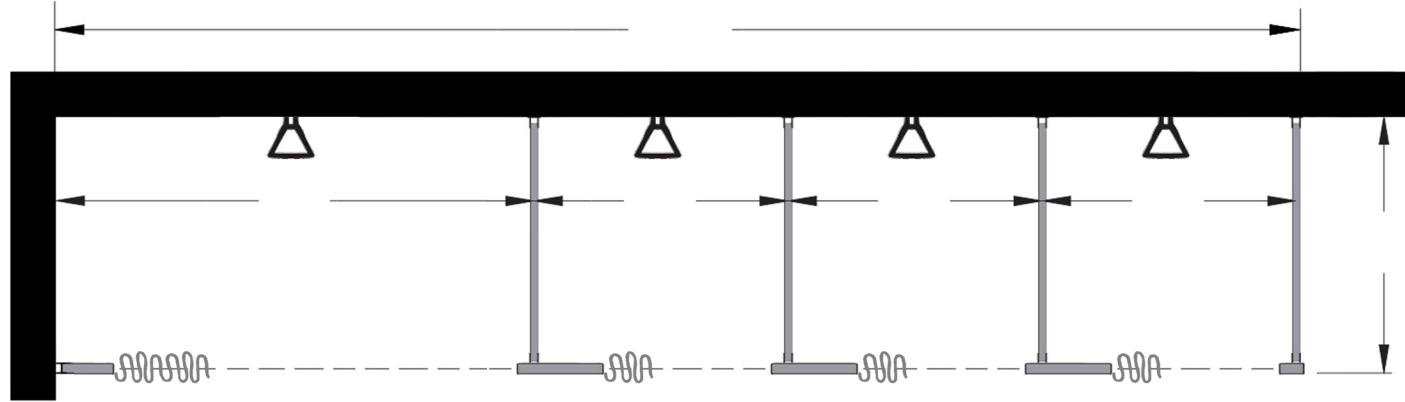

Style:
☐ Overhead Braced
☐ Floor Mount
☐ Ceiling Mount
☐ Floor/Ceiling Mount

Material:
☐ Baked Enamel
☐ Solid Phenolic
☐ Solid Plastic
☐ Stainless Steel

Color: _____

Ship To: _____

City: _____

State: _____ Zip: _____

Harbor City Supply

Phone 443-279-0632 or 1-800-260-0907

1966 Greenspring Drive Suite 506, Timonium, Md. 21093

Fax 443-279-0015 sales@harborcitysupply.com