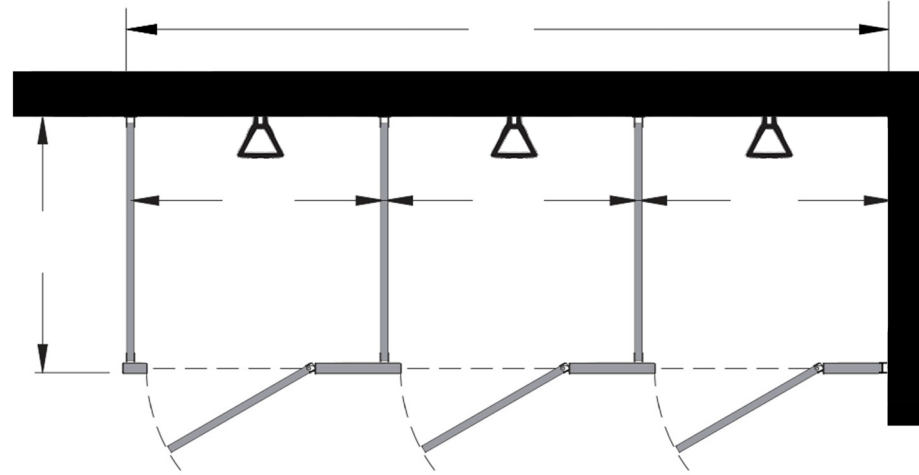

Style:
☐ Overhead Braced
☐ Floor Mount
☐ Ceiling Mount
☐ Floor/Ceiling Mount

Material:
☐ Baked Enamel
☐ Solid Phenolic
☐ Solid Plastic
☐ Stainless Steel

Color:
_____

Ship To: _____

City: _____

State: _____ Zip: _____

Harbor City Supply

Phone 443-279-0632 or 1-800-260-0907

1966 Greenspring Drive Suite 506, Timonium, Md. 21093

Fax 443-279-0015 sales@harborcitysupply.com