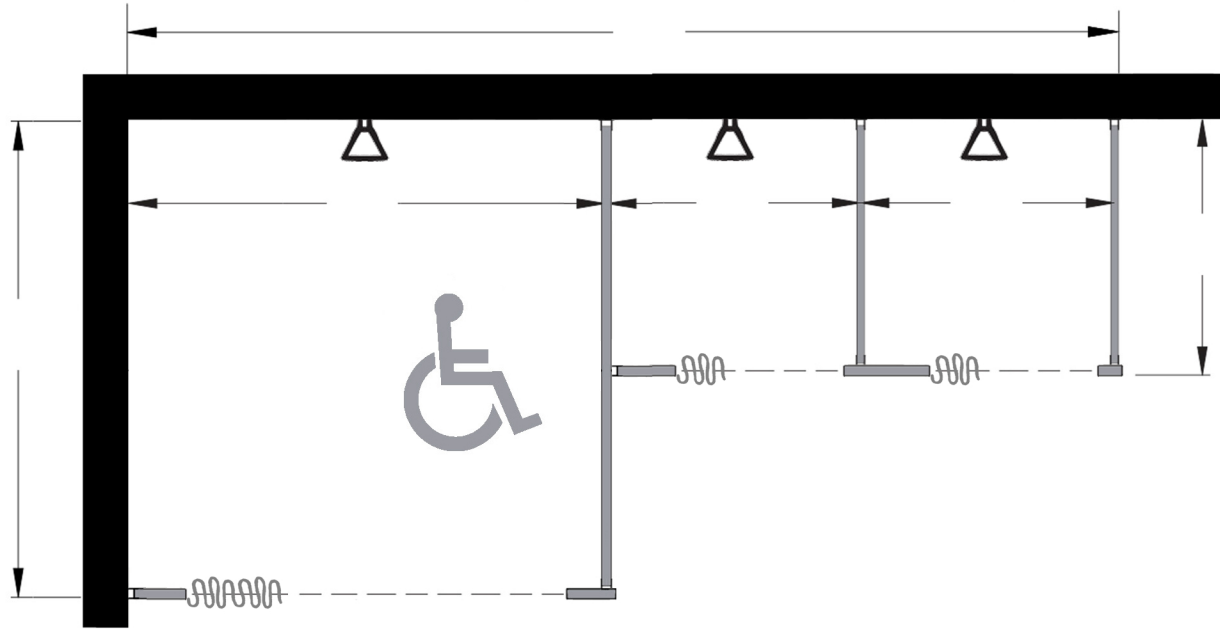

Style:
 Overhead Braced
 Floor Mount
 Ceiling Mount
 Floor/Ceiling Mount

Material:
 Baked Enamel
 Solid Phenolic
 Solid Plastic
 Stainless Steel

Color: _____

Ship To: _____

City: _____

State: _____ Zip: _____