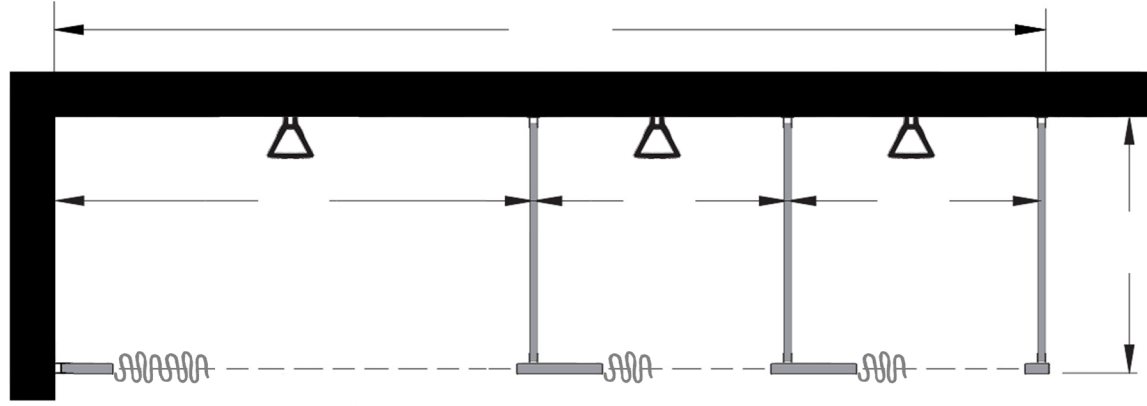

Style:
 Overhead Braced
 Floor Mount
 Ceiling Mount
 Floor/Ceiling Mount

Material:
 Baked Enamel
 Solid Phenolic
 Solid Plastic
 Stainless Steel

Color: _____

Ship To: _____

City: _____

State: _____ Zip: _____