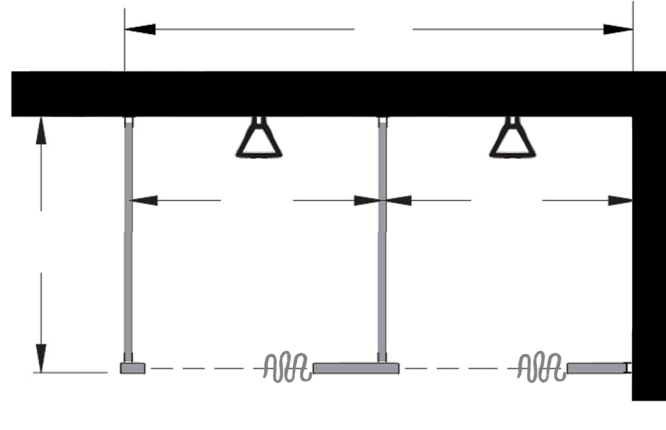

Style:
☐ Overhead Braced
☐ Floor Mount
☐ Ceiling Mount
☐ Floor/Ceiling Mount

Material:
☐ Baked Enamel
☐ Solid Phenolic
☐ Solid Plastic
☐ Stainless Steel

Color:
_____

Ship To: _____

City: _____

State: _____ Zip: _____

Harbor City Supply

Phone 443-279-0632 or 1-800-260-0907

1966 Greenspring Drive Suite 506, Timonium, Md. 21093

Fax 443-279-0015 sales@harborcitysupply.com