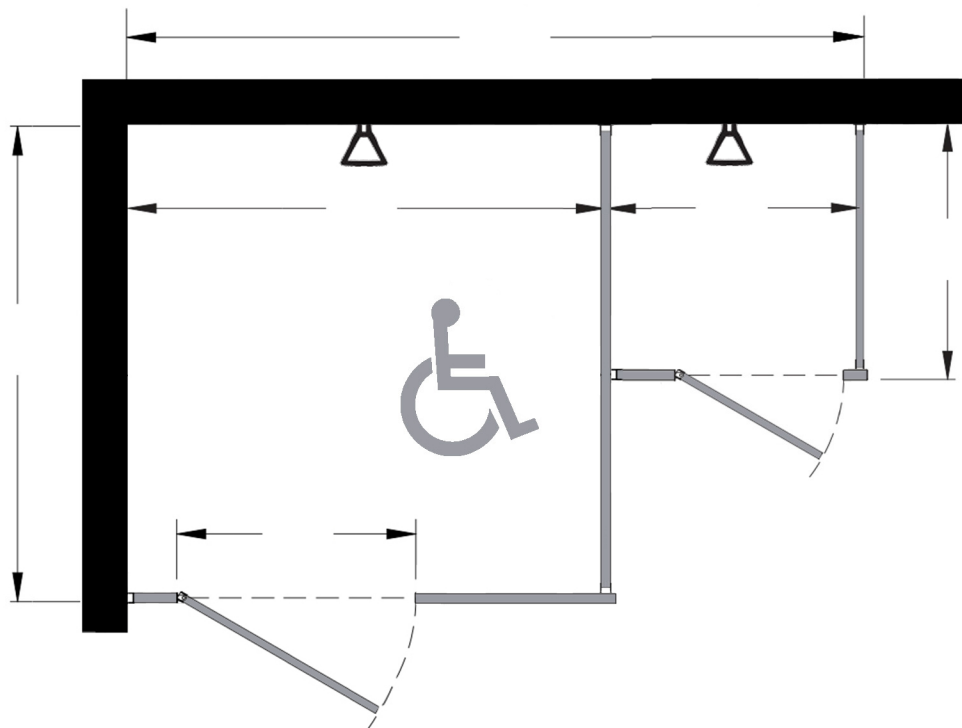

Style:
 Overhead Braced
 Floor Mount
 Ceiling Mount
 Floor/Ceiling Mount

Material:
 Baked Enamel
 Solid Phenolic
 Solid Plastic
 Stainless Steel

Color: _____

Ship To: _____

City: _____

State: _____ Zip: _____