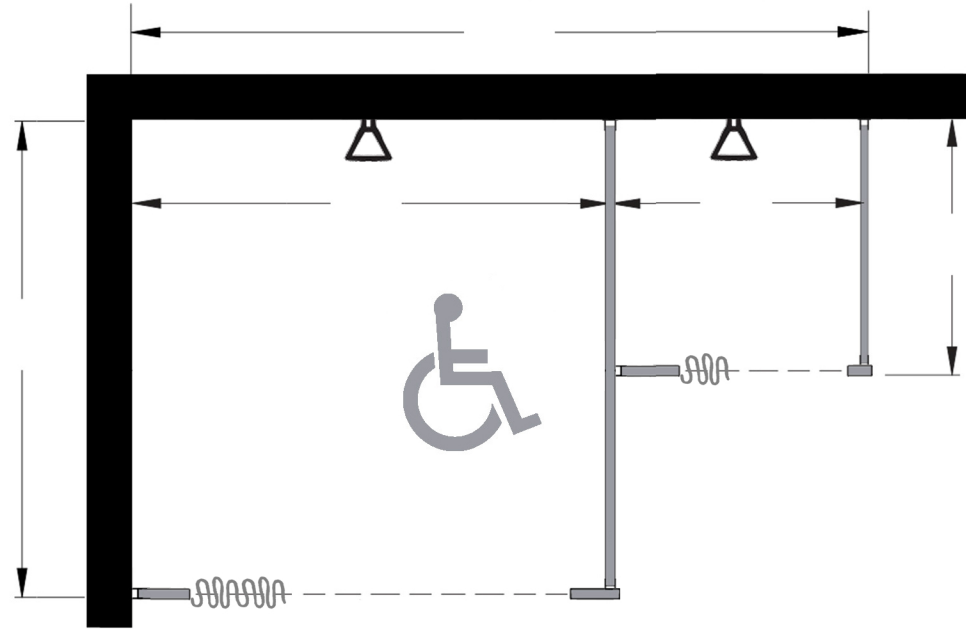

Style:
 Overhead Braced
 Floor Mount
 Ceiling Mount
 Floor/Ceiling Mount

Material:
 Baked Enamel
 Solid Phenolic
 Solid Plastic
 Stainless Steel

Color: _____

Ship To: _____

City: _____

State: _____ Zip: _____