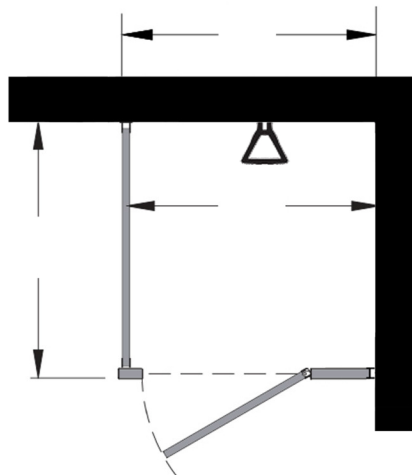

Style:
☐ Overhead Braced
☐ Floor Mount
☐ Ceiling Mount
☐ Floor/Ceiling Mount

Material:
☐ Baked Enamel
☐ Solid Phenolic
☐ Solid Plastic
☐ Stainless Steel

Color:
_____

Ship To: _____

City: _____

State: _____ Zip: _____

Harbor City Supply

Phone 443-279-0632 or 1-800-260-0907

1966 Greenspring Drive Suite 506, Timonium, Md. 21093

Fax 443-279-0015   sales@harborcitysupply.com