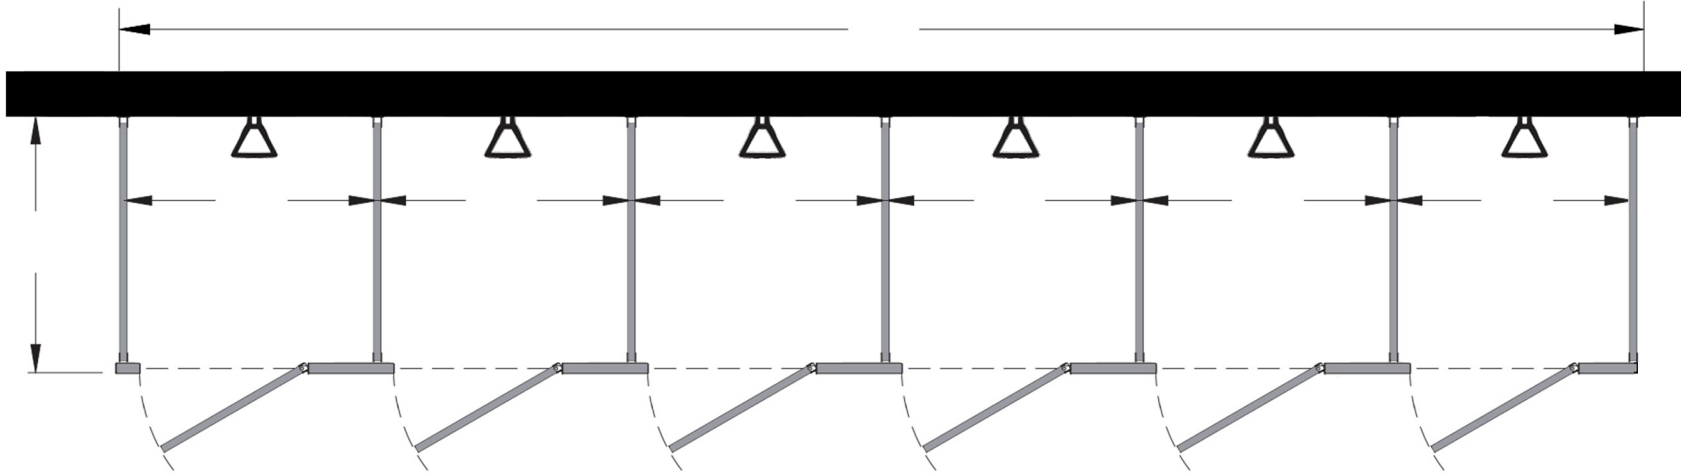

Style:
 Overhead Braced
 Floor Mount
 Ceiling Mount
 Floor/Ceiling Mount

Material:
 Baked Enamel
 Solid Phenolic
 Solid Plastic
 Stainless Steel

Color: _____

Ship To: _____

City: _____

State: _____ Zip: _____