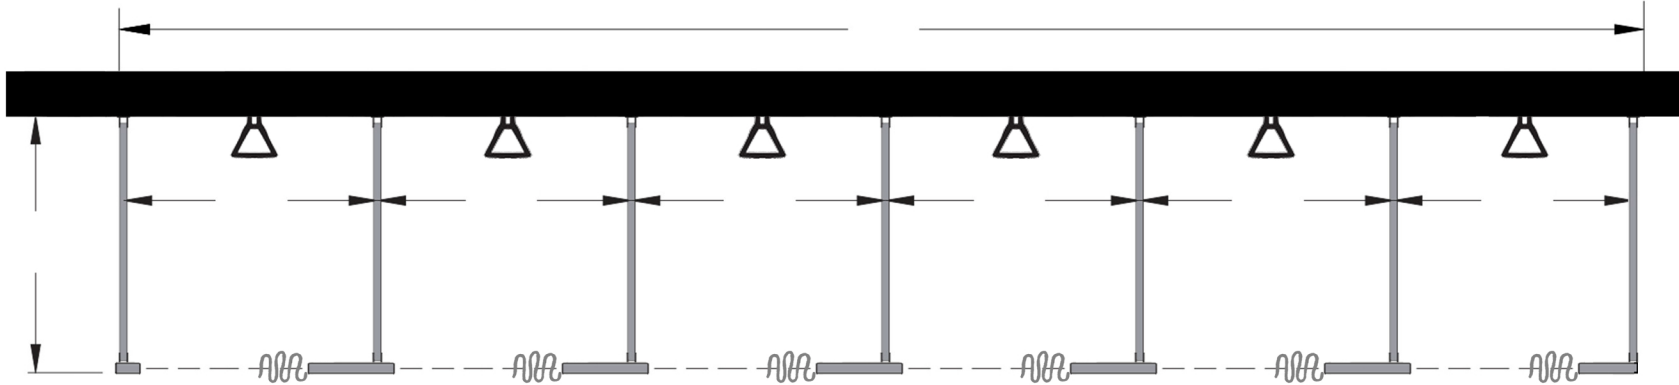

Style:
 Overhead Braced
 Floor Mount
 Ceiling Mount
 Floor/Ceiling Mount

Material:
 Baked Enamel
 Solid Phenolic
 Solid Plastic
 Stainless Steel

Color: _____

Ship To: _____

City: _____

State: _____ Zip: _____