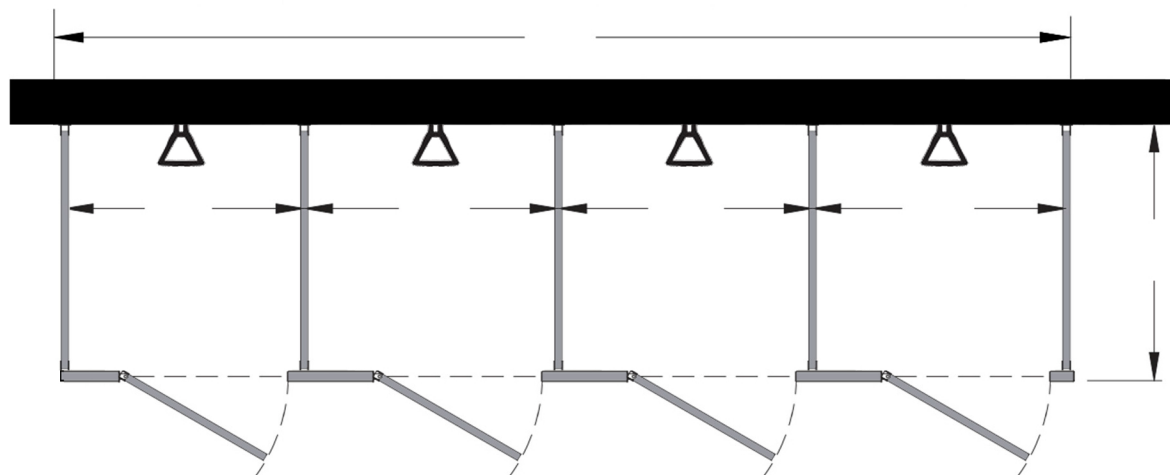

Style:
 Overhead Braced
 Floor Mount
 Ceiling Mount
 Floor/Ceiling Mount

Material:
 Baked Enamel
 Solid Phenolic
 Solid Plastic
 Stainless Steel

Color: _____

Ship To: _____

City: _____

State: _____ Zip: _____