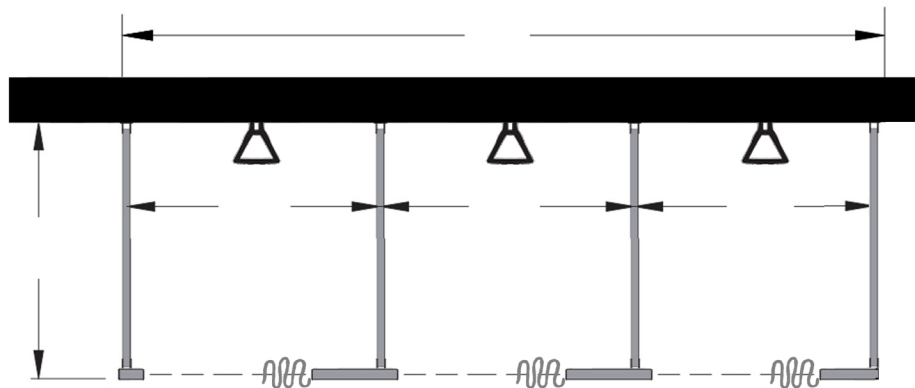

Style:
 Overhead Braced
 Floor Mount
 Ceiling Mount
 Floor/Ceiling Mount

Material:
 Baked Enamel
 Solid Phenolic
 Solid Plastic
 Stainless Steel

Color: _____

Ship To: _____

City: _____

State: _____ Zip: _____