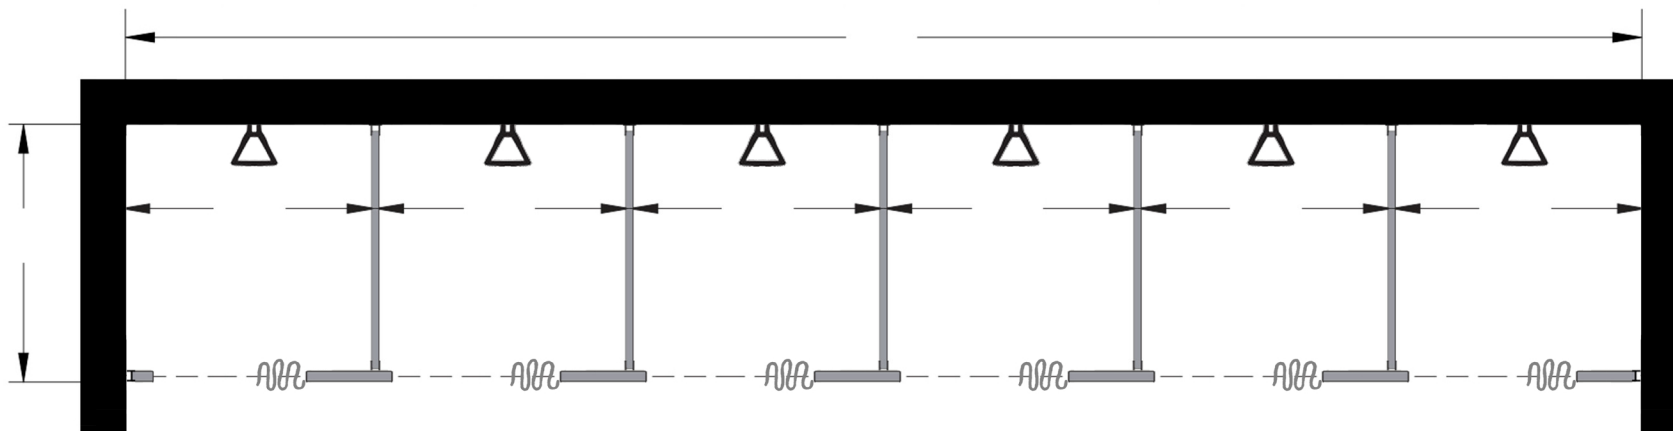

Style:
 Overhead Braced
 Floor Mount
 Ceiling Mount
 Floor/Ceiling Mount

Material:
 Baked Enamel
 Solid Phenolic
 Solid Plastic
 Stainless Steel

Color: _____

Ship To: _____

City: _____

State: _____ Zip: _____