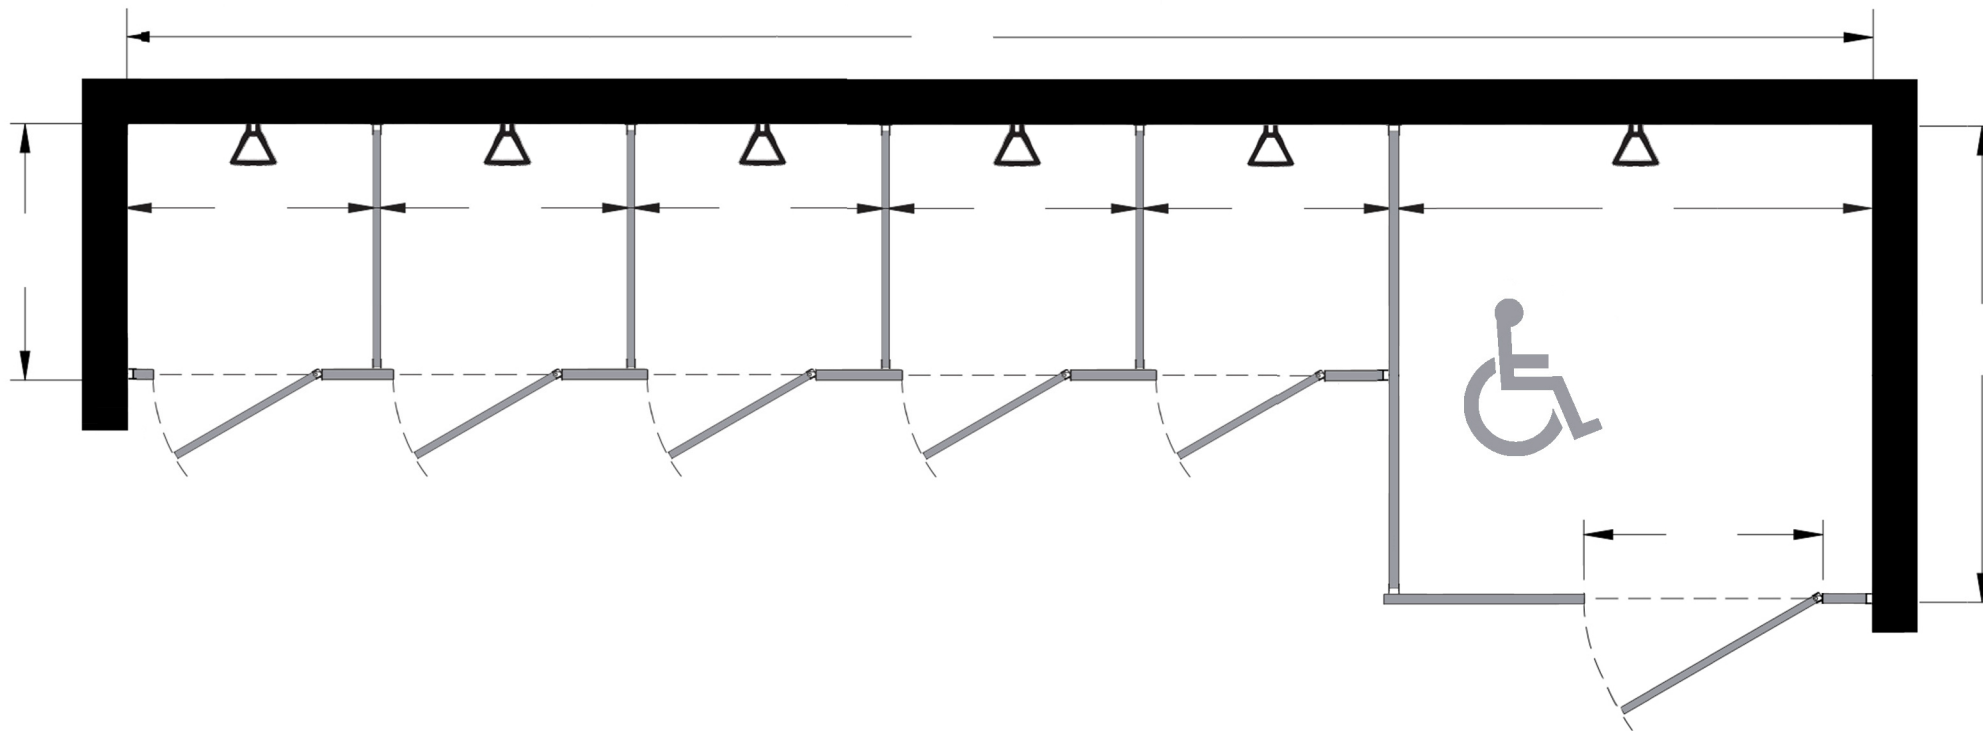

Style:
 Overhead Braced
 Floor Mount
 Ceiling Mount
 Floor/Ceiling Mount

Material:
 Baked Enamel
 Solid Phenolic
 Solid Plastic
 Stainless Steel

Color: _____

Ship To: _____

City: _____

State: _____ Zip: _____