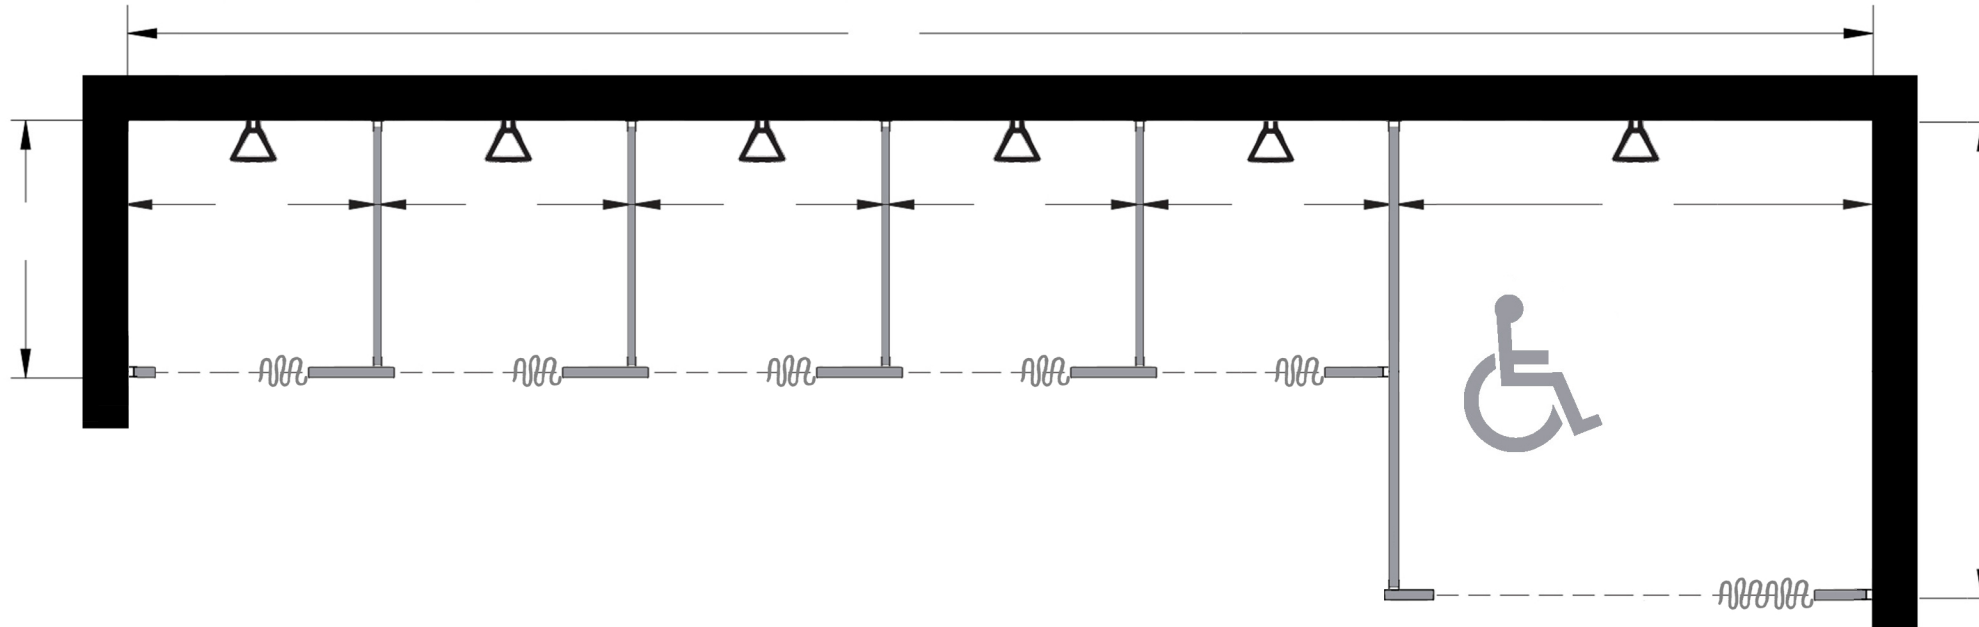

Style:
 Overhead Braced
 Floor Mount
 Ceiling Mount
 Floor/Ceiling Mount

Material:
 Baked Enamel
 Solid Phenolic
 Solid Plastic
 Stainless Steel

Color: _____

Ship To: _____

City: _____

State: _____ Zip: _____