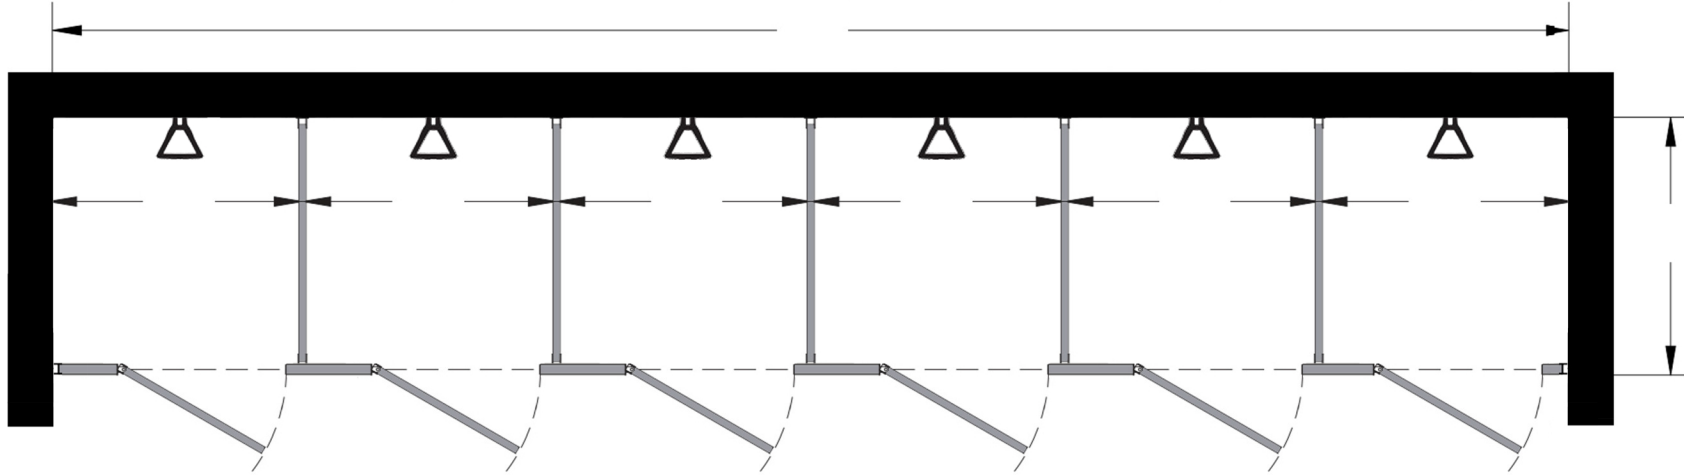

Style:
 Overhead Braced
 Floor Mount
 Ceiling Mount
 Floor/Ceiling Mount

Material:
 Baked Enamel
 Solid Phenolic
 Solid Plastic
 Stainless Steel

Color: _____

Ship To: _____

City: _____

State: _____ Zip: _____