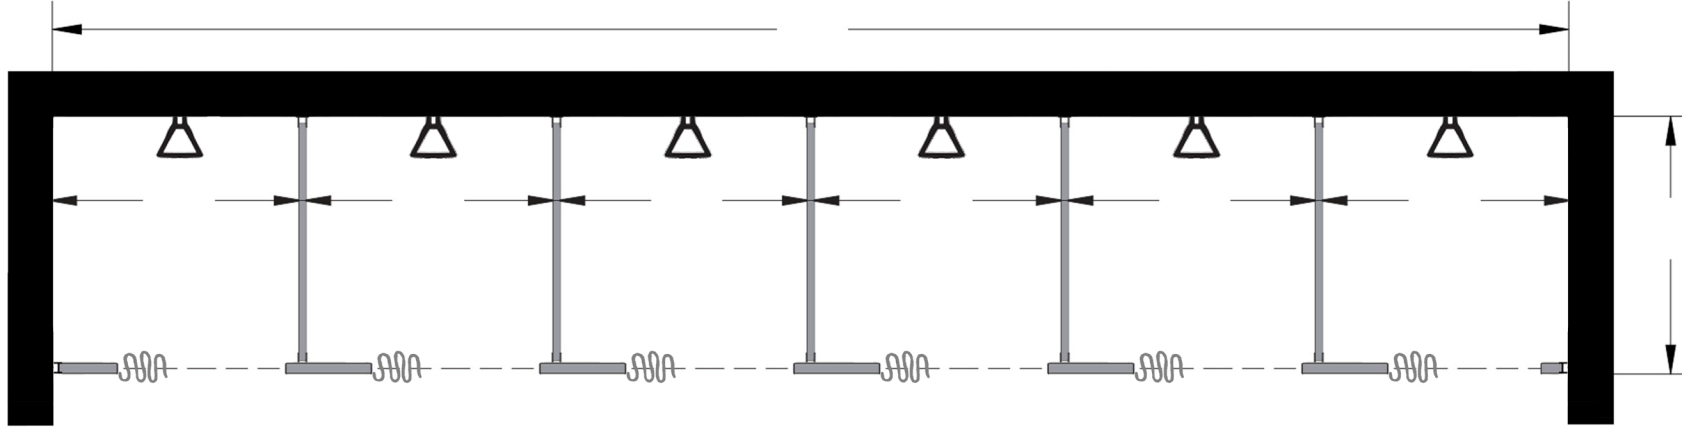

Style:
☐ Overhead Braced
☐ Floor Mount
☐ Ceiling Mount
☐ Floor/Ceiling Mount

Material:
☐ Baked Enamel
☐ Solid Phenolic
☐ Solid Plastic
☐ Stainless Steel

Color: _____

Ship To: _____

City: _____

State: _____ Zip: _____

Harbor City Supply

Phone 443-279-0632 or 1-800-260-0907

1966 Greenspring Drive Suite 506, Timonium, Md. 21093

Fax 443-279-0015 sales@harborcitysupply.com