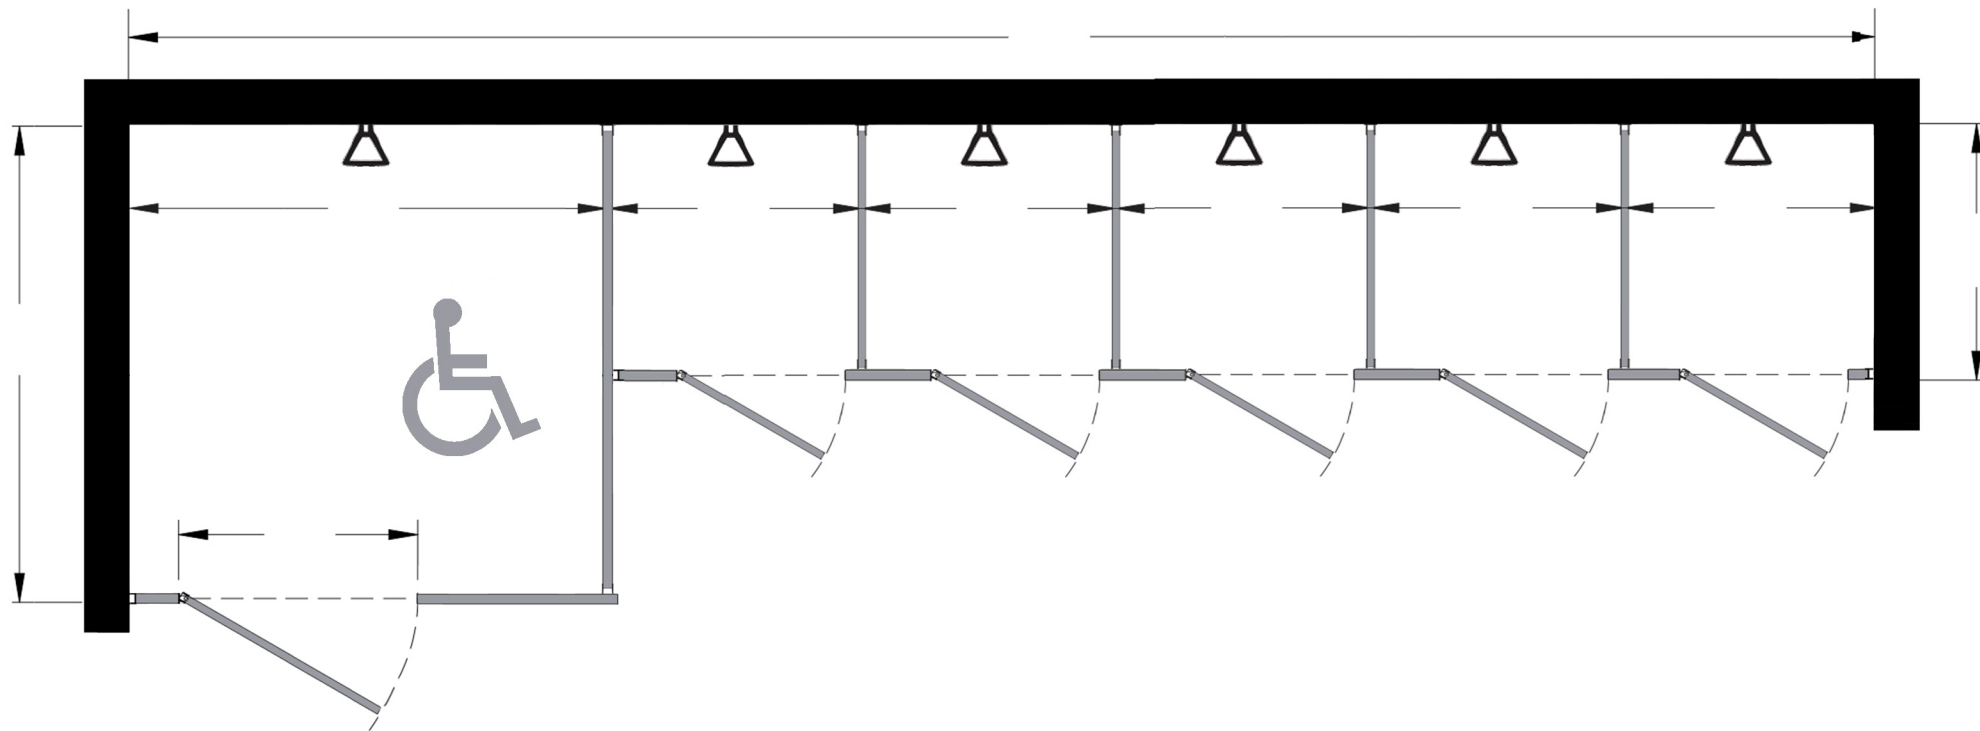

Style:
☐ Overhead Braced
☐ Floor Mount
☐ Ceiling Mount
☐ Floor/Ceiling Mount

Material:
☐ Baked Enamel
☐ Solid Phenolic
☐ Solid Plastic
☐ Stainless Steel

Color: _____

Ship To: _____

City: _____

State: _____ Zip: _____

Harbor City Supply

Phone 443-279-0632 or 1-800-260-0907

1966 Greenspring Drive Suite 506, Timonium, Md. 21093

Fax 443-279-0015 sales@harborcitysupply.com