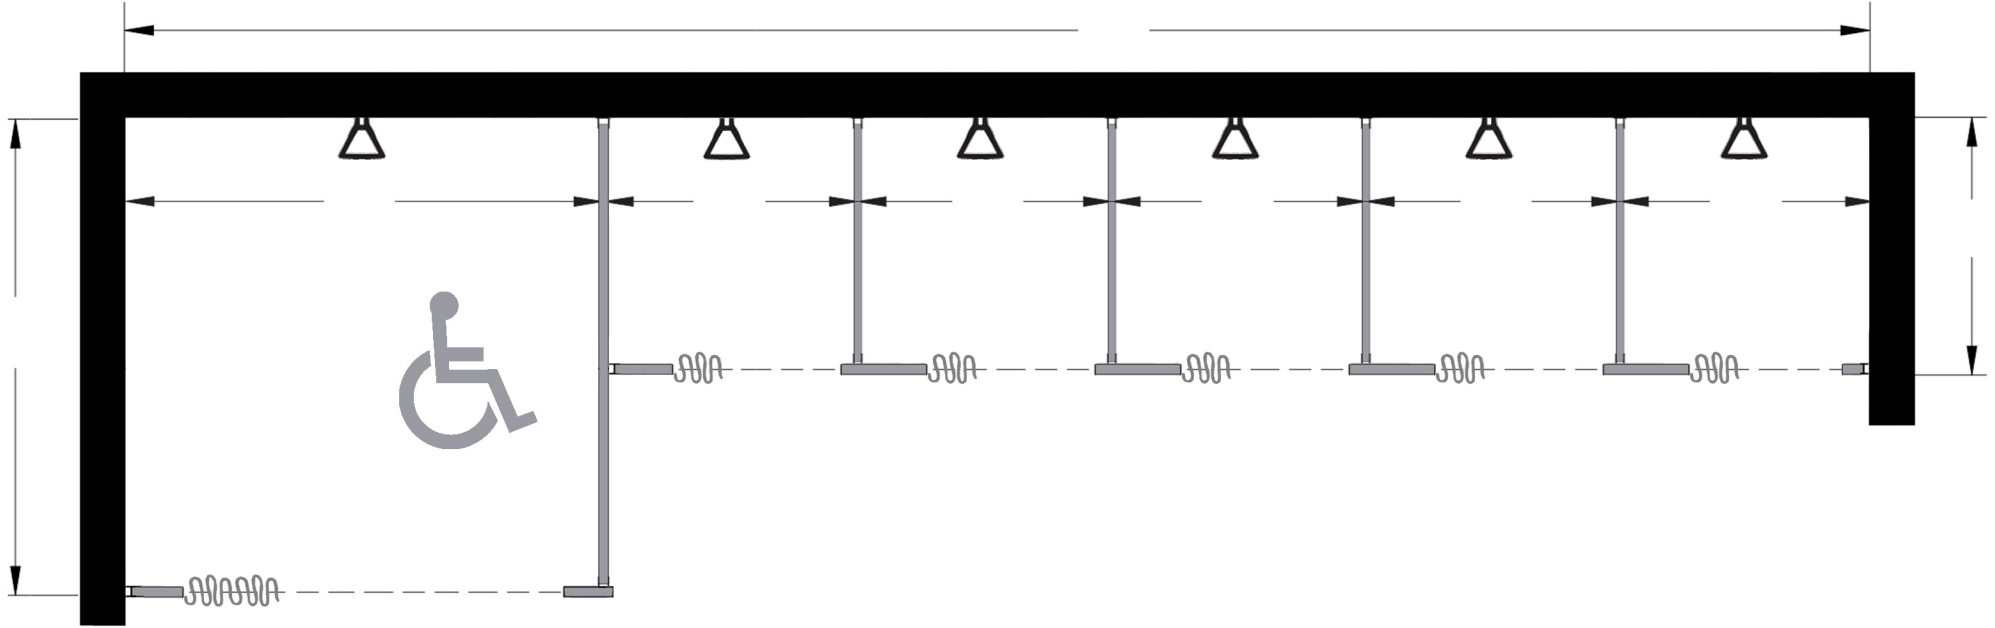

Style:
☐ Overhead Braced
☐ Floor Mount
☐ Ceiling Mount
☐ Floor/Ceiling Mount

Material:
☐ Baked Enamel
☐ Solid Phenolic
☐ Solid Plastic
☐ Stainless Steel

Color: _____

Ship To: _____

City: _____

State: _____ Zip: _____

Harbor City Supply

Phone 443-279-0632 or 1-800-260-0907

1966 Greenspring Drive Suite 506, Timonium, Md. 21093

Fax 443-279-0015 sales@harborcitysupply.com