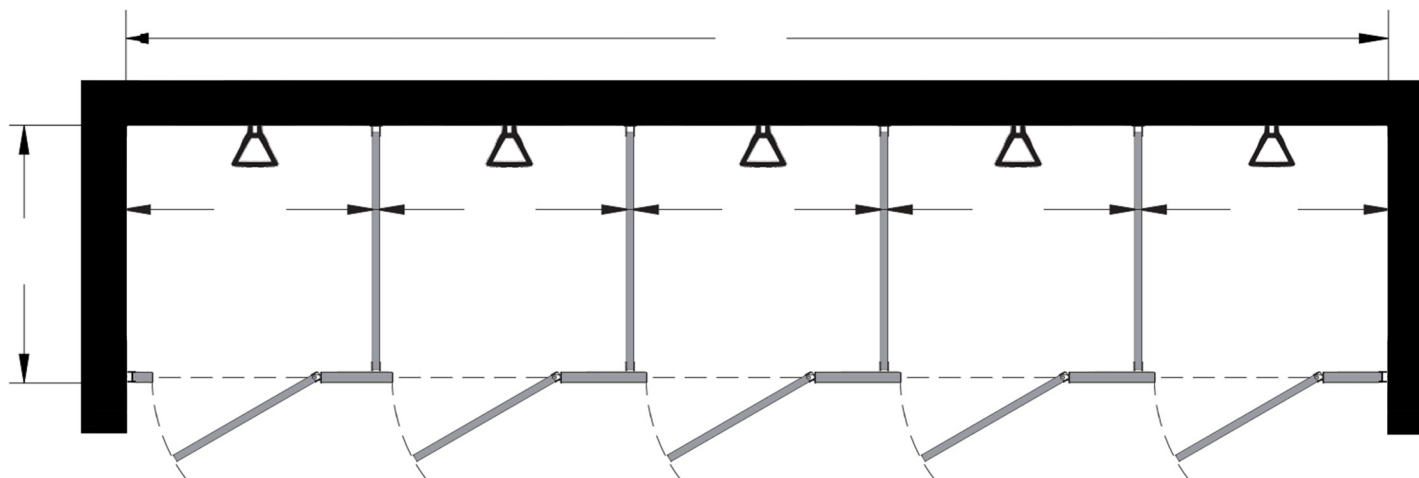

Style:
☐ Overhead Braced
☐ Floor Mount
☐ Ceiling Mount
☐ Floor/Ceiling Mount

Material:
☐ Baked Enamel
☐ Solid Phenolic
☐ Solid Plastic
☐ Stainless Steel

Color: _____

Ship To: _____

City: _____

State: _____ Zip: _____

Harbor City Supply

Phone 443-279-0632 or 1-800-260-0907

1966 Greenspring Drive Suite 506, Timonium, Md. 21093

Fax 443-279-0015 sales@harborcitysupply.com