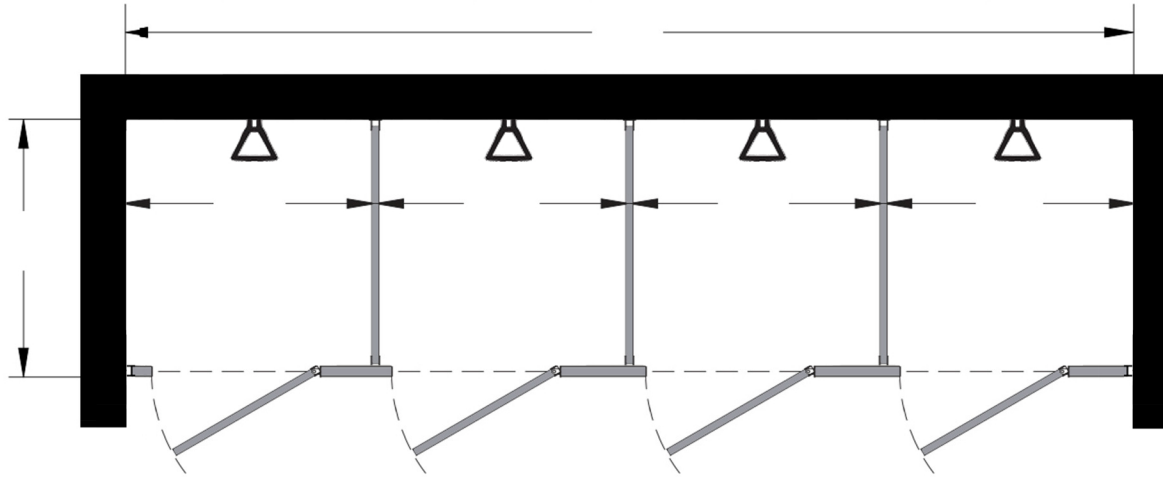

Style:
 Overhead Braced
 Floor Mount
 Ceiling Mount
 Floor/Ceiling Mount

Material:
 Baked Enamel
 Solid Phenolic
 Solid Plastic
 Stainless Steel

Color: _____

Ship To: _____

City: _____

State: _____ Zip: _____