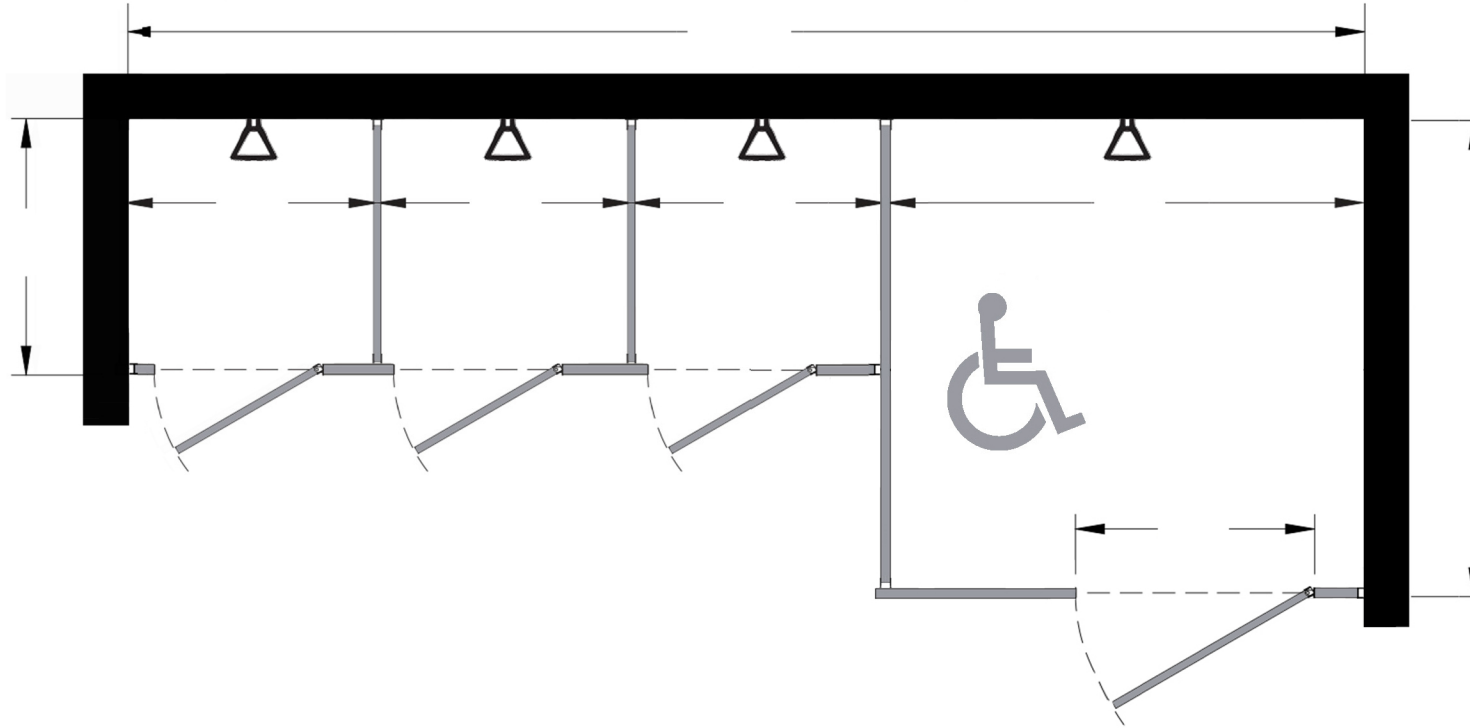

Style:
☐ Overhead Braced
☐ Floor Mount
☐ Ceiling Mount
☐ Floor/Ceiling Mount

Material:
☐ Baked Enamel
☐ Solid Phenolic
☐ Solid Plastic
☐ Stainless Steel

Color: _____

Ship To: _____

City: _____

State: _____ Zip: _____

Harbor City Supply

Phone 443-279-0632 or 1-800-260-0907

1966 Greenspring Drive Suite 506, Timonium, Md. 21093

Fax 443-279-0015 sales@harborcitysupply.com