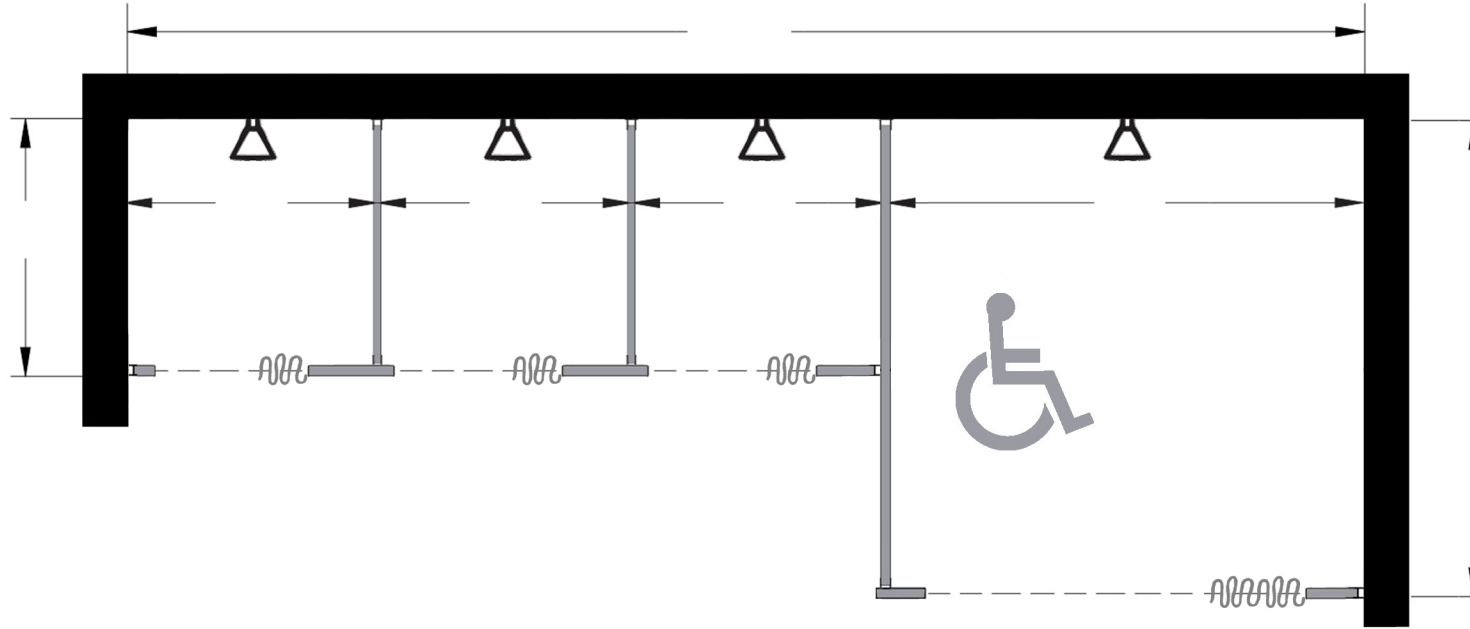

Style:
 Overhead Braced
 Floor Mount
 Ceiling Mount
 Floor/Ceiling Mount

Material:
 Baked Enamel
 Solid Phenolic
 Solid Plastic
 Stainless Steel

Color: _____

Ship To: _____

City: _____

State: _____ Zip: _____